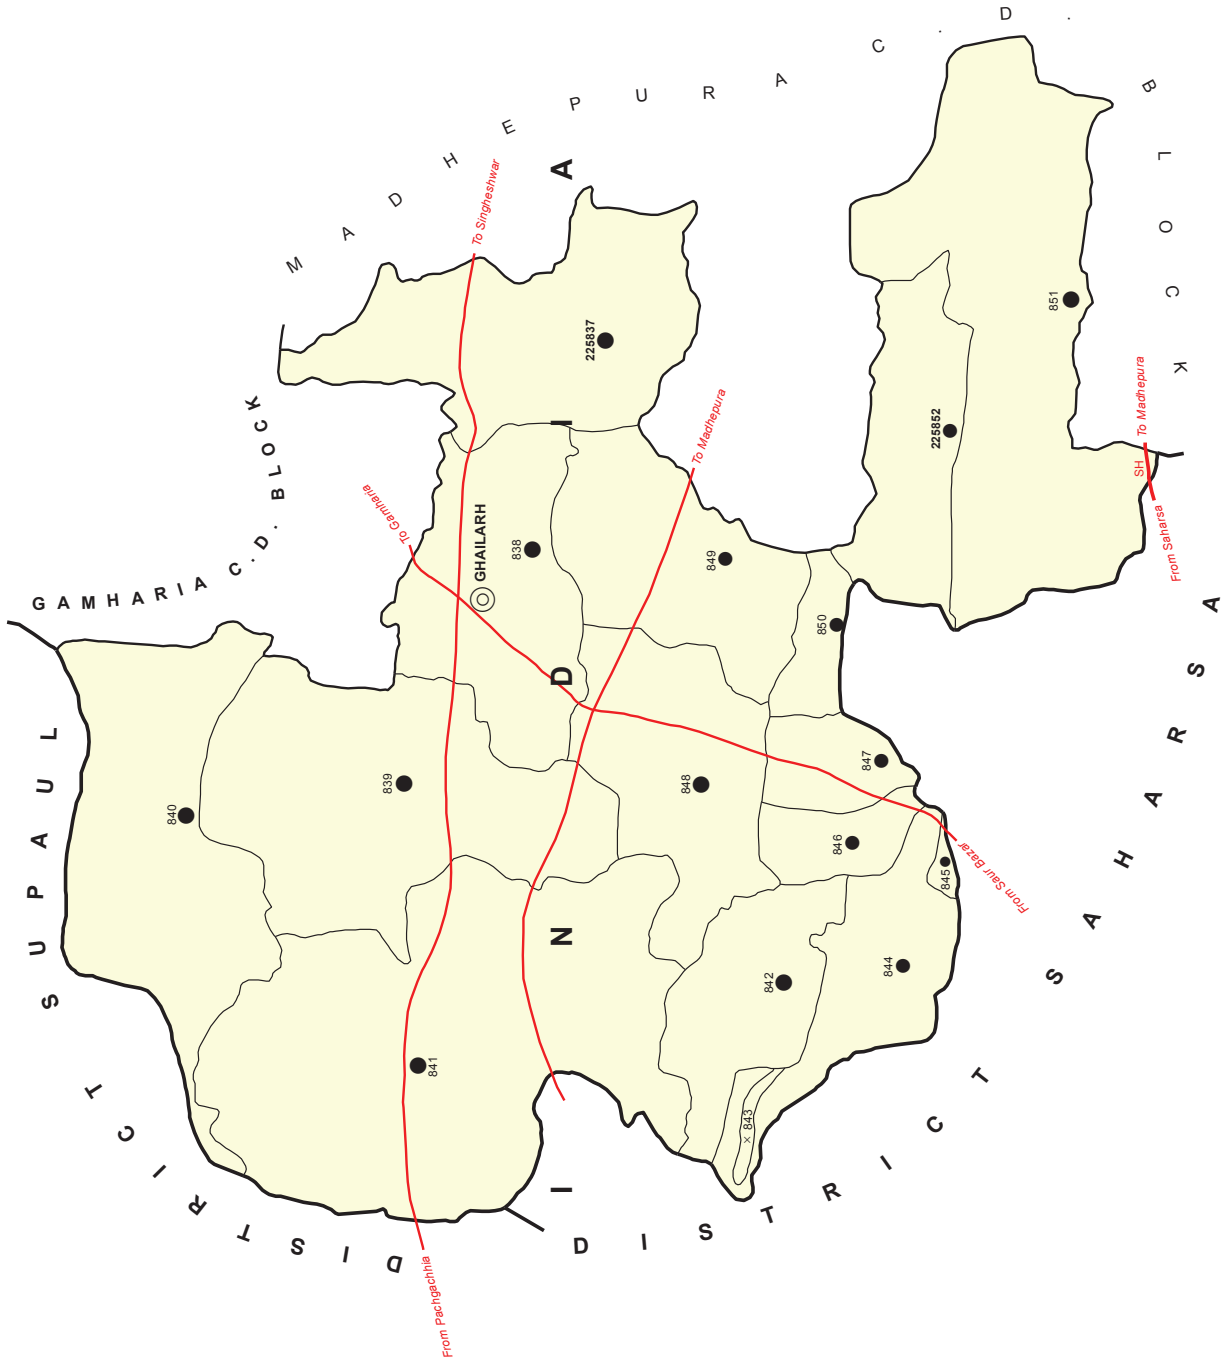

Primary Census Abstract Data

State Name	District Name	SubDistrict	Name	Level
Bihar (10)	Madhepura (213)	Ghailarh(01160)	Ghailarh	SUB-DISTRICT

Total Number of Household : 17092

Population	Persons	Males	Females
Total	91,818	47,805	44,013
In the age group 0-6 years	18,015	9,257	8,758
Scheduled Castes (SC)	14,724	7,541	7,183
Scheduled Tribes (ST)	128	73	55
Literates	35,824	23,445	12,379
Illiterate	55,994	24,360	31,634
Total Worker	40,392	23,326	17,066
Main Worker	20,545	14,413	6,132
Main Worker - Cultivator	9,369	6,794	2,575
Main Worker - Agricultural Labourers	9,490	6,380	3,110
Main Worker - Household Industries	197	150	47
Main Worker - Other	1,489	1,089	400
Marginal Worker	19,847	8,913	10,934
Marginal Worker - Cultivator	5,536	2,414	3,122
Marginal Worker - Agriculture Labourers	13,184	5,904	7,280
Marginal Worker - Household Industries	350	138	212
Marginal Workers - Other	777	457	320
Marginal Worker (3-6 Months)	15,712	7,666	8,046
Marginal Worker - Cultivator (3-6 Months)	4,130	1,991	2,139
Marginal Worker - Agriculture Labourers (3-6 Months)	10,661	5,189	5,472
Marginal Worker - Household Industries (3-6 Months)	234	79	155
Marginal Worker - Other (3-6 Months)	687	407	280
Marginal Worker (0-3 Months)	4,135	1,247	2,888
Marginal Worker - Cultivator (0-3 Months)	1,406	423	983
Marginal Worker - Agriculture Labourers (0-3 Months)	2,523	715	1,808
Marginal Worker - Household Industries (0-3 Months)	116	59	57
Marginal Worker - Other Workers (0-3 Months)	90	50	40
Non Worker	51,426	24,479	26,947

BIHAR
GHAILARH C. D. BLOCK
DISTRICT MADHEPURA

- BOUNDARY, DISTRICT
- " " C. D. BLOCK
- VILLAGE WITH MDDS CODE 225837
- HEADQUARTERS: C. D. BLOCK
- POPULATION SIZE OF VILLAGES:
- 500-999, 1000-4999, 5000 & ABOVE
- UNINHABITED VILLAGE WITH MDDS CODE
- STATE HIGHWAY SH
- IMPORTANT METALLED ROADS