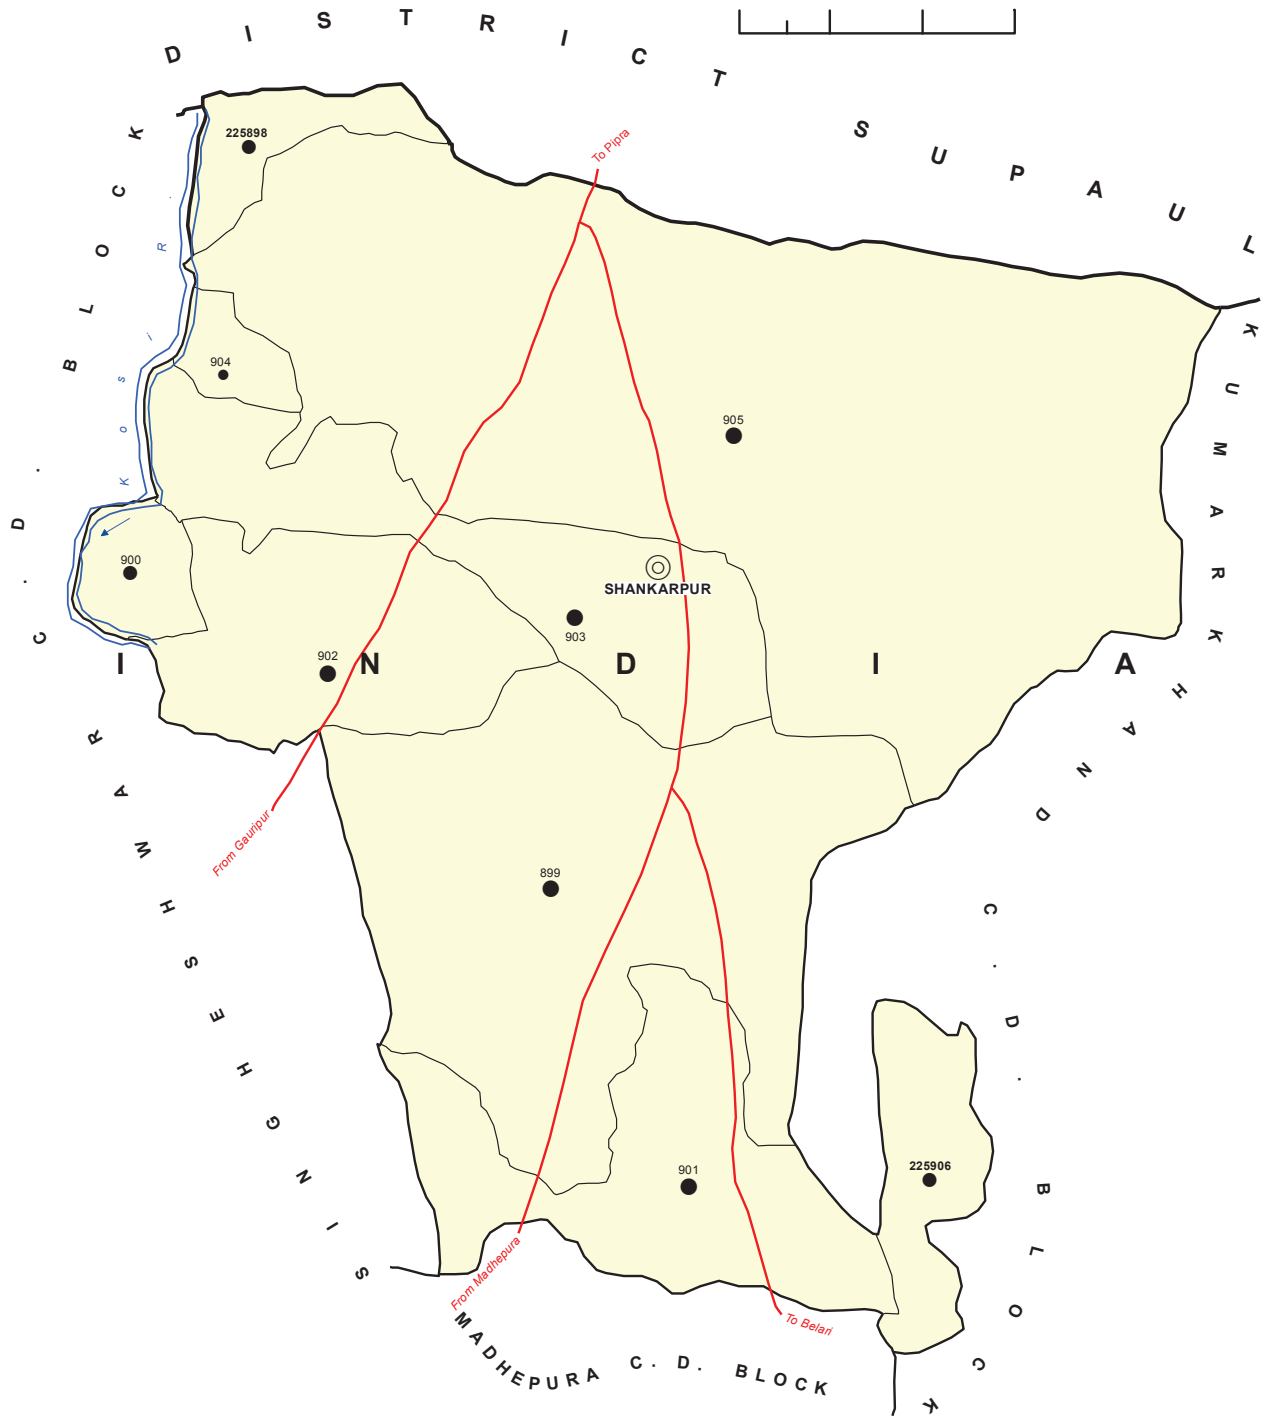

Primary Census Abstract Data

State Name	District Name	SubDistrict	Name	Level
Bihar (10)	Madhepura (213)	Shankarpur(01162)	Shankarpur	SUB-DISTRICT

Total Number of HouseHold : 22238

Population	Persons	Males	Females
Total	106,222	55,157	51,065
In the age group 0-6 years	19,913	10,348	9,565
Scheduled Castes (SC)	24,110	12,507	11,603
Scheduled Tribes (ST)	171	91	80
Literates	46,438	28,673	17,765
Illiterate	59,784	26,484	33,300
Total Worker	49,626	28,365	21,261
Main Worker	19,727	14,016	5,711
Main Worker - Cultivator	7,144	5,916	1,228
Main Worker - Agricultural Labourers	10,140	6,650	3,490
Main Worker - Household Industries	741	285	456
Main Worker - Other	1,702	1,165	537
Marginal Worker	29,899	14,349	15,550
Marginal Worker - Cultivator	6,294	2,985	3,309
Marginal Worker - Agriculture Labourers	21,365	10,502	10,863
Marginal Worker - Household Industries	914	333	581
Marginal Workers - Other	1,326	529	797
Marginal Worker (3-6 Months)	25,344	12,638	12,706
Marginal Worker - Cultivator (3-6 Months)	5,619	2,778	2,841
Marginal Worker - Agriculture Labourers (3-6 Months)	18,012	9,159	8,853
Marginal Worker - Household Industries (3-6 Months)	753	257	496
Marginal Worker - Other (3-6 Months)	960	444	516
Marginal Worker (0-3 Months)	4,555	1,711	2,844
Marginal Worker - Cultivator (0-3 Months)	675	207	468
Marginal Worker - Agriculture Labourers (0-3 Months)	3,353	1,343	2,010
Marginal Worker - Household Industries (0-3 Months)	161	76	85
Marginal Worker - Other Workers (0-3 Months)	366	85	281
Non Worker	56,596	26,792	29,804

BIHAR
SHANKARPUR C. D. BLOCK
 DISTRICT MADHEPURA

BOUNDARY, DISTRICT.....	—————
" C.D. BLOCK	—————
VILLAGE WITH MDDS CODE	225898
HEADQUARTERS: C.D.BLOCK	○
POPULATION SIZE OF VILLAGES:	
500-999, 1000-4999, 5000 & ABOVE	● ● ●
IMPORTANT METALLED ROADS	—
RIVER AND STREAM	~~~~~