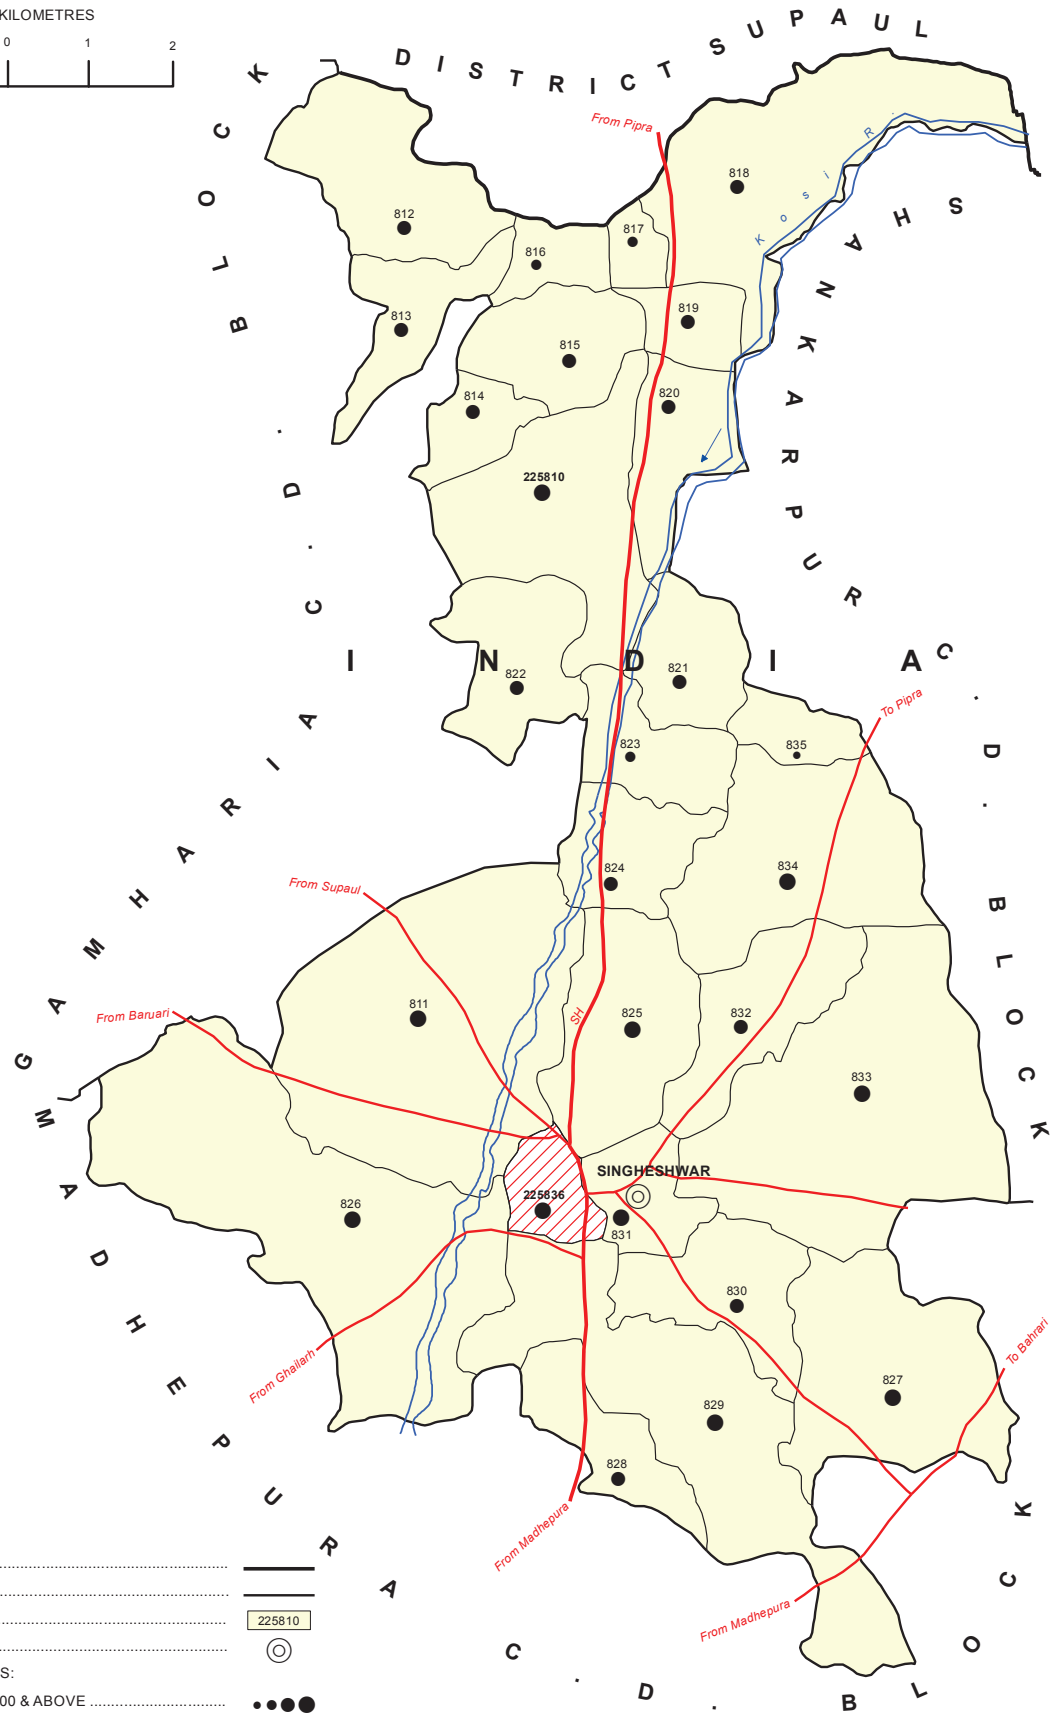

Primary Census Abstract Data

State Name	District Name	SubDistrict	Name	Level
Bihar (10)	Madhepura (213)	Singheshwar(01159)	Singheshwar	SUB-DISTRICT

Total Number of Household : 27252

Population	Persons	Males	Females
Total	134,159	70,300	63,859
In the age group 0-6 years	27,119	14,116	13,003
Scheduled Castes (SC)	28,557	14,790	13,767
Scheduled Tribes (ST)	118	66	52
Literates	55,115	34,732	20,383
Illiterate	79,044	35,568	43,476
Total Worker	52,307	33,683	18,624
Main Worker	26,649	20,667	5,982
Main Worker - Cultivator	8,872	7,388	1,484
Main Worker - Agricultural Labourers	9,748	7,238	2,510
Main Worker - Household Industries	747	583	164
Main Worker - Other	7,282	5,458	1,824
Marginal Worker	25,658	13,016	12,642
Marginal Worker - Cultivator	4,319	2,224	2,095
Marginal Worker - Agriculture Labourers	18,347	8,830	9,517
Marginal Worker - Household Industries	731	308	423
Marginal Workers - Other	2,261	1,654	607
Marginal Worker (3-6 Months)	21,753	11,369	10,384
Marginal Worker - Cultivator (3-6 Months)	3,855	1,983	1,872
Marginal Worker - Agriculture Labourers (3-6 Months)	15,276	7,651	7,625
Marginal Worker - Household Industries (3-6 Months)	609	261	348
Marginal Worker - Other (3-6 Months)	2,013	1,474	539
Marginal Worker (0-3 Months)	3,905	1,647	2,258
Marginal Worker - Cultivator (0-3 Months)	464	241	223
Marginal Worker - Agriculture Labourers (0-3 Months)	3,071	1,179	1,892
Marginal Worker - Household Industries (0-3 Months)	122	47	75
Marginal Worker - Other Workers (0-3 Months)	248	180	68
Non Worker	81,852	36,617	45,235

BIHAR
SINGHESHWAR C. D. BLOCK
 DISTRICT MADHEPURA

BOUNDARY, DISTRICT	
" C.D. BLOCK	
VILLAGE WITH MDDS CODE	
HEADQUARTERS: C.D.BLOCK	
POPULATION SIZE OF VILLAGES:	
200-499, 500-999, 1000-4999, 5000 & ABOVE	
CENSUS TOWN WITH MDDS CODE	
STATE HIGHWAY	
IMPORTANT METALLED ROADS	
RIVER AND STREAM	