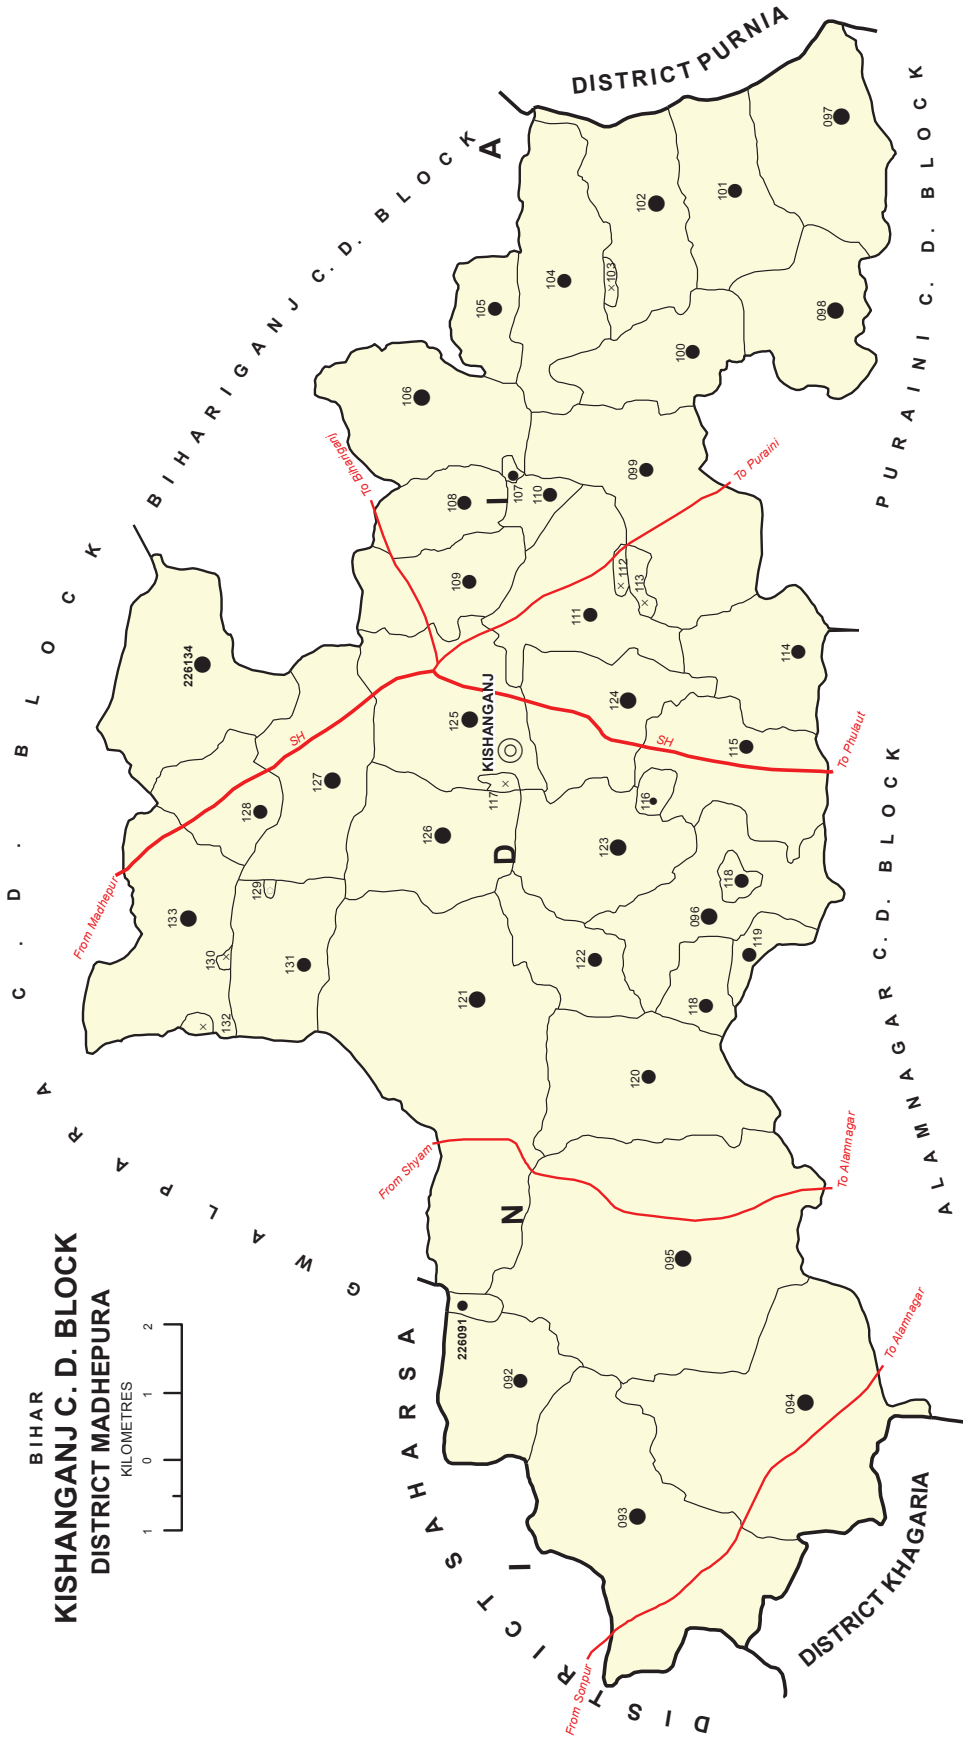

Primary Census Abstract Data

State Name	District Name	SubDistrict	Village_Name	Name	Level
Bihar (10)	Madhepura (213)	Kishanganj(01167)	Kishanganj(226125)	Kishanganj	VILLAGE

Total Number of Household : 2072

Population	Persons	Males	Females
Total	11,441	5,988	5,453
In the age group 0-6 years	2,078	1,102	976
Scheduled Castes (SC)	1,334	696	638
Scheduled Tribes (ST)	17	8	9
Literates	6,368	3,692	2,676
Illiterate	5,073	2,296	2,777
Total Worker	3,469	2,684	785
Main Worker	2,575	2,156	419
Main Worker - Cultivator	499	425	74
Main Worker - Agricultural Labourers	886	665	221
Main Worker - Household Industries	35	33	2
Main Worker - Other	1,155	1,033	122
Marginal Worker	894	528	366
Marginal Worker - Cultivator	117	42	75
Marginal Worker - Agriculture Labourers	537	294	243
Marginal Worker - Household Industries	15	8	7
Marginal Workers - Other	225	184	41
Marginal Worker (3-6 Months)	575	333	242
Marginal Worker - Cultivator (3-6 Months)	107	36	71
Marginal Worker - Agriculture Labourers (3-6 Months)	264	135	129
Marginal Worker - Household Industries (3-6 Months)	14	8	6
Marginal Worker - Other (3-6 Months)	190	154	36
Marginal Worker (0-3 Months)	319	195	124
Marginal Worker - Cultivator (0-3 Months)	10	6	4
Marginal Worker - Agriculture Labourers (0-3 Months)	273	159	114
Marginal Worker - Household Industries (0-3 Months)	1	0	1
Marginal Worker - Other Workers (0-3 Months)	35	30	5
Non Worker	7,972	3,304	4,668

BIHAR
KISHANGANJ C. D. BLOCK
DISTRICT MADHEPURA

- BOUNDARY, DISTRICT
- " C.D. BLOCK
- VILLAGE WITH MDS CODE
- HEADQUARTERS: C.D.BLOCK
- POPULATION SIZE OF VILLAGES: BELOW 200
- 200-499, 500-999, 1000-4999, 5000 & ABOVE
- UNINHABITED VILLAGE WITH MDS CODE
- STATE HIGHWAY
- IMPORTANT METALLED ROADS