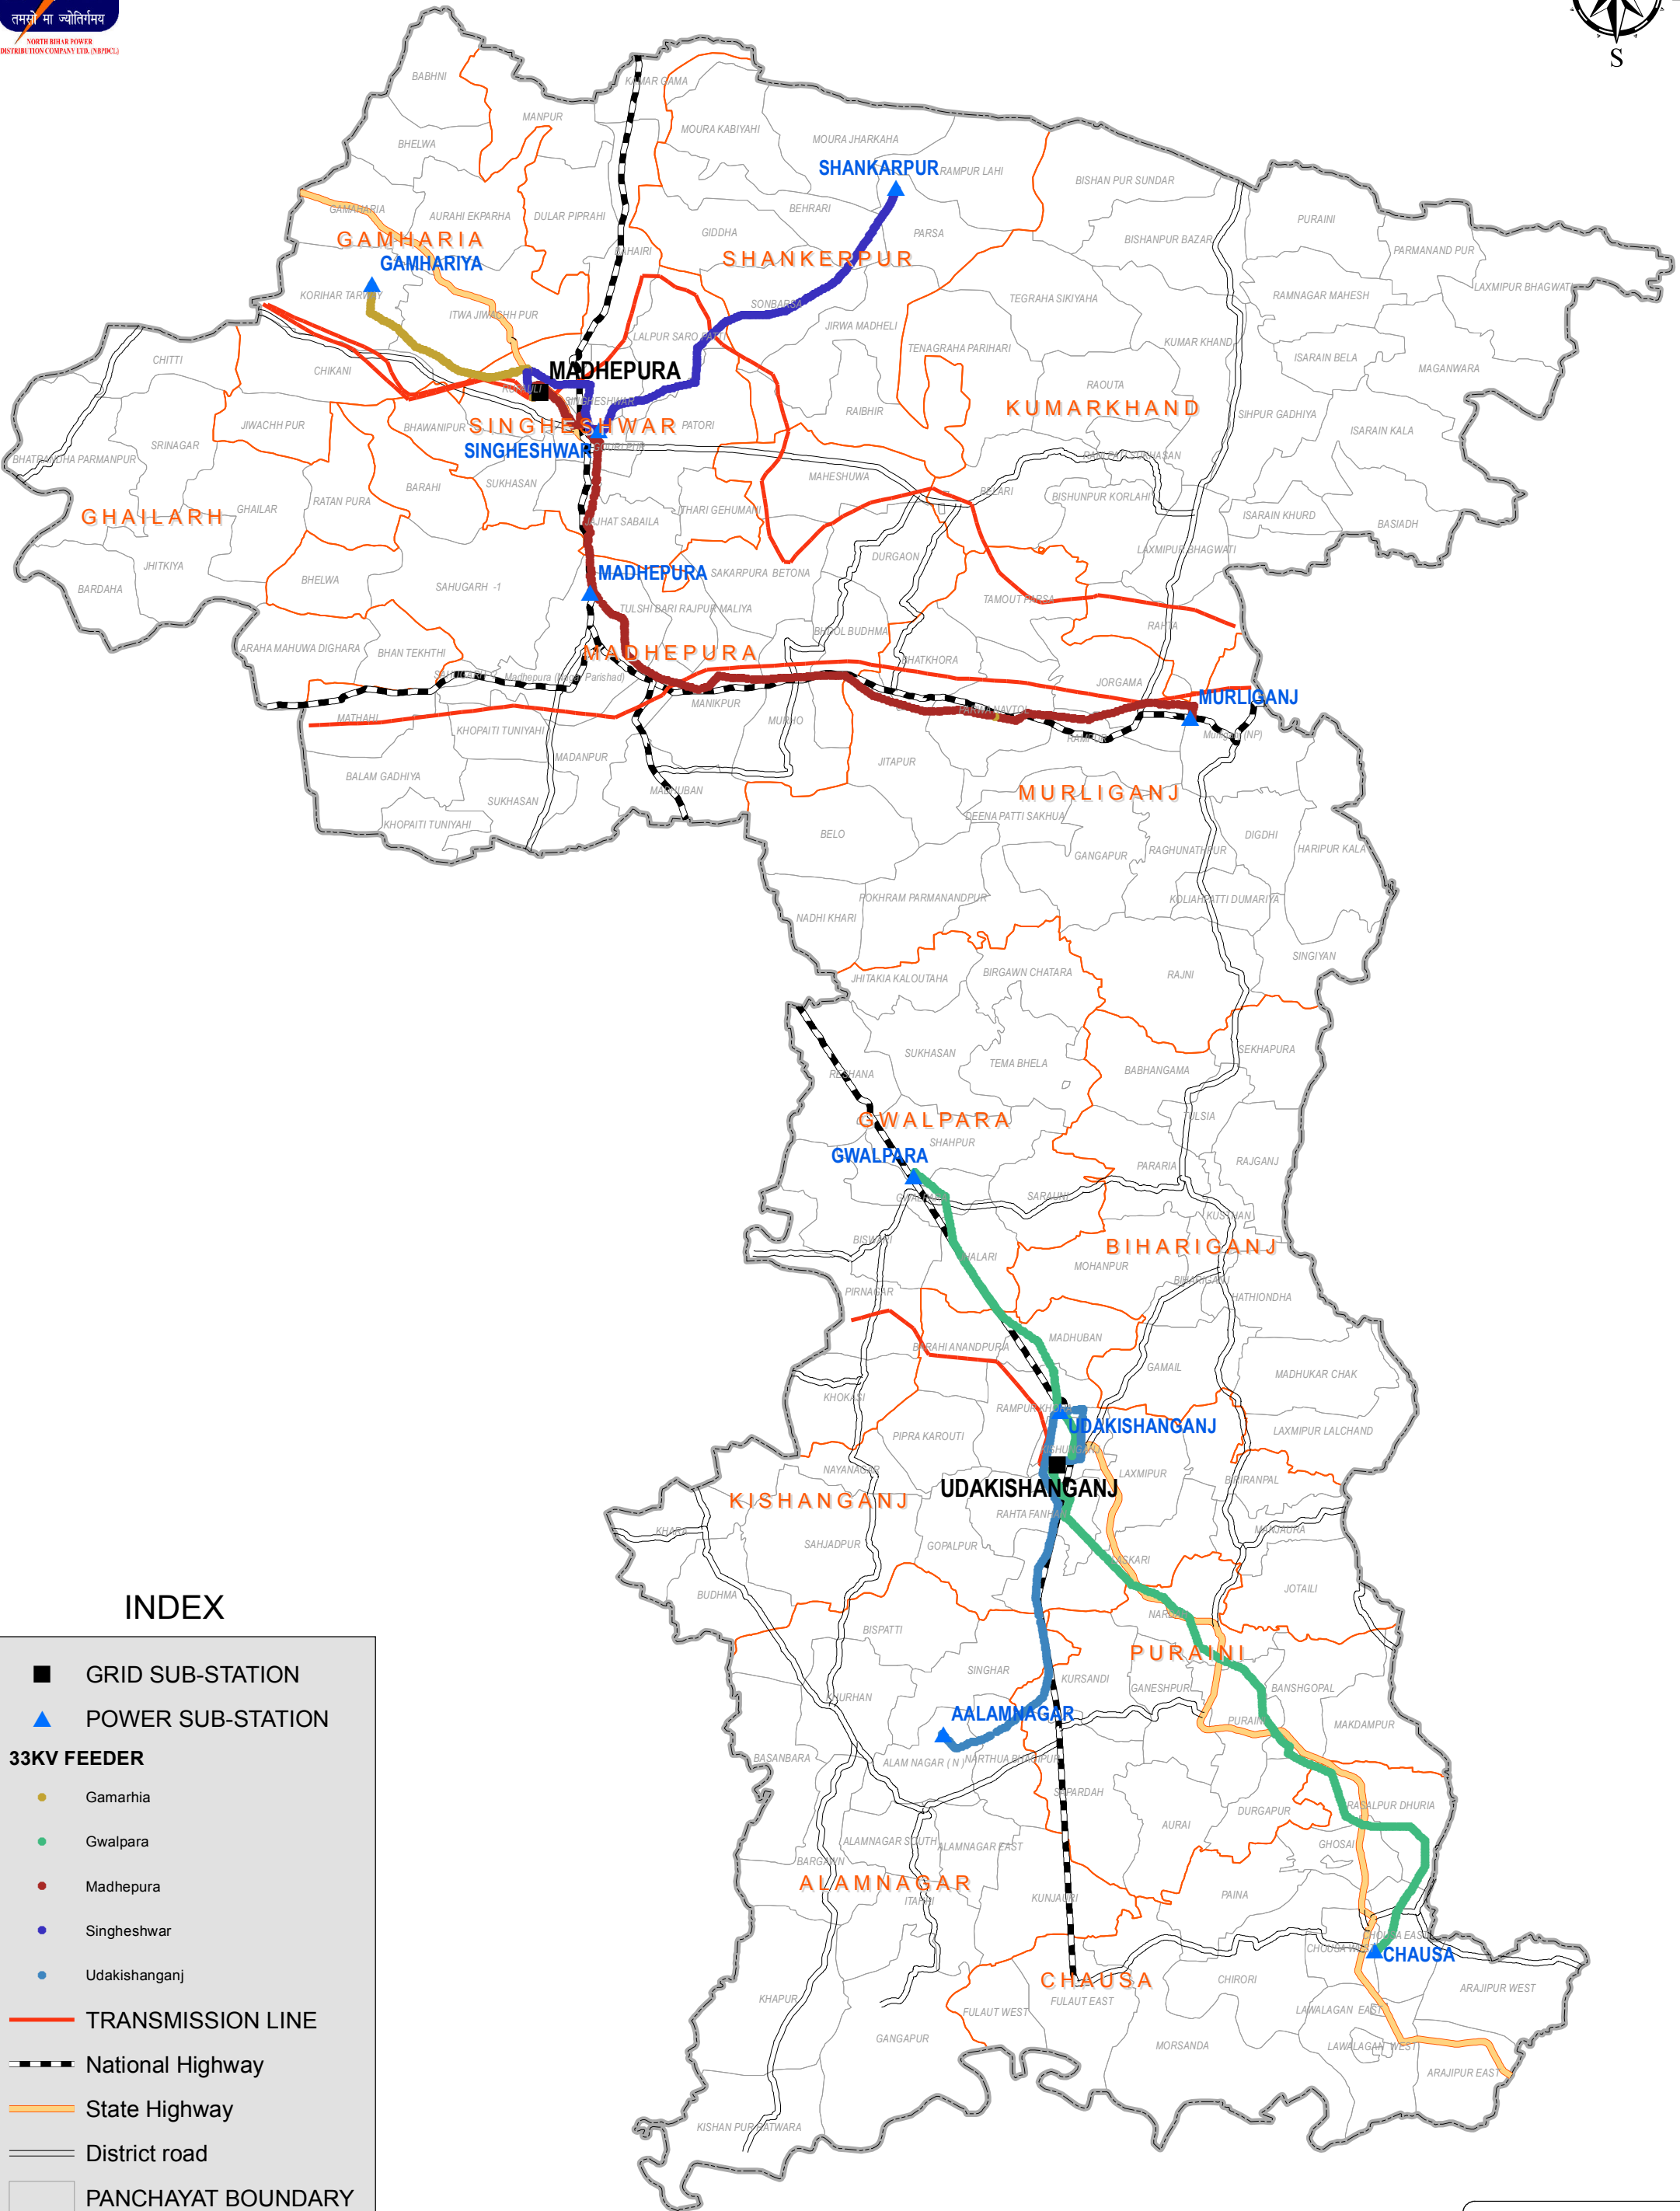

# 33 KV NETWORK MAP OF MADHEPURA DISTRICT

## INDEX

- GRID SUB-STATION
- ▲ POWER SUB-STATION
- 33KV FEEDER**
  - Gamarhia
  - Gwalpara
  - Madhepura
  - Singheshwar
  - Udakishanganj
- TRANSMISSION LINE
- National Highway
- State Highway
- District road
- PANCHAYAT BOUNDARY
- BLOCK BOUNDARY
- DISTRICT BOUNDARY