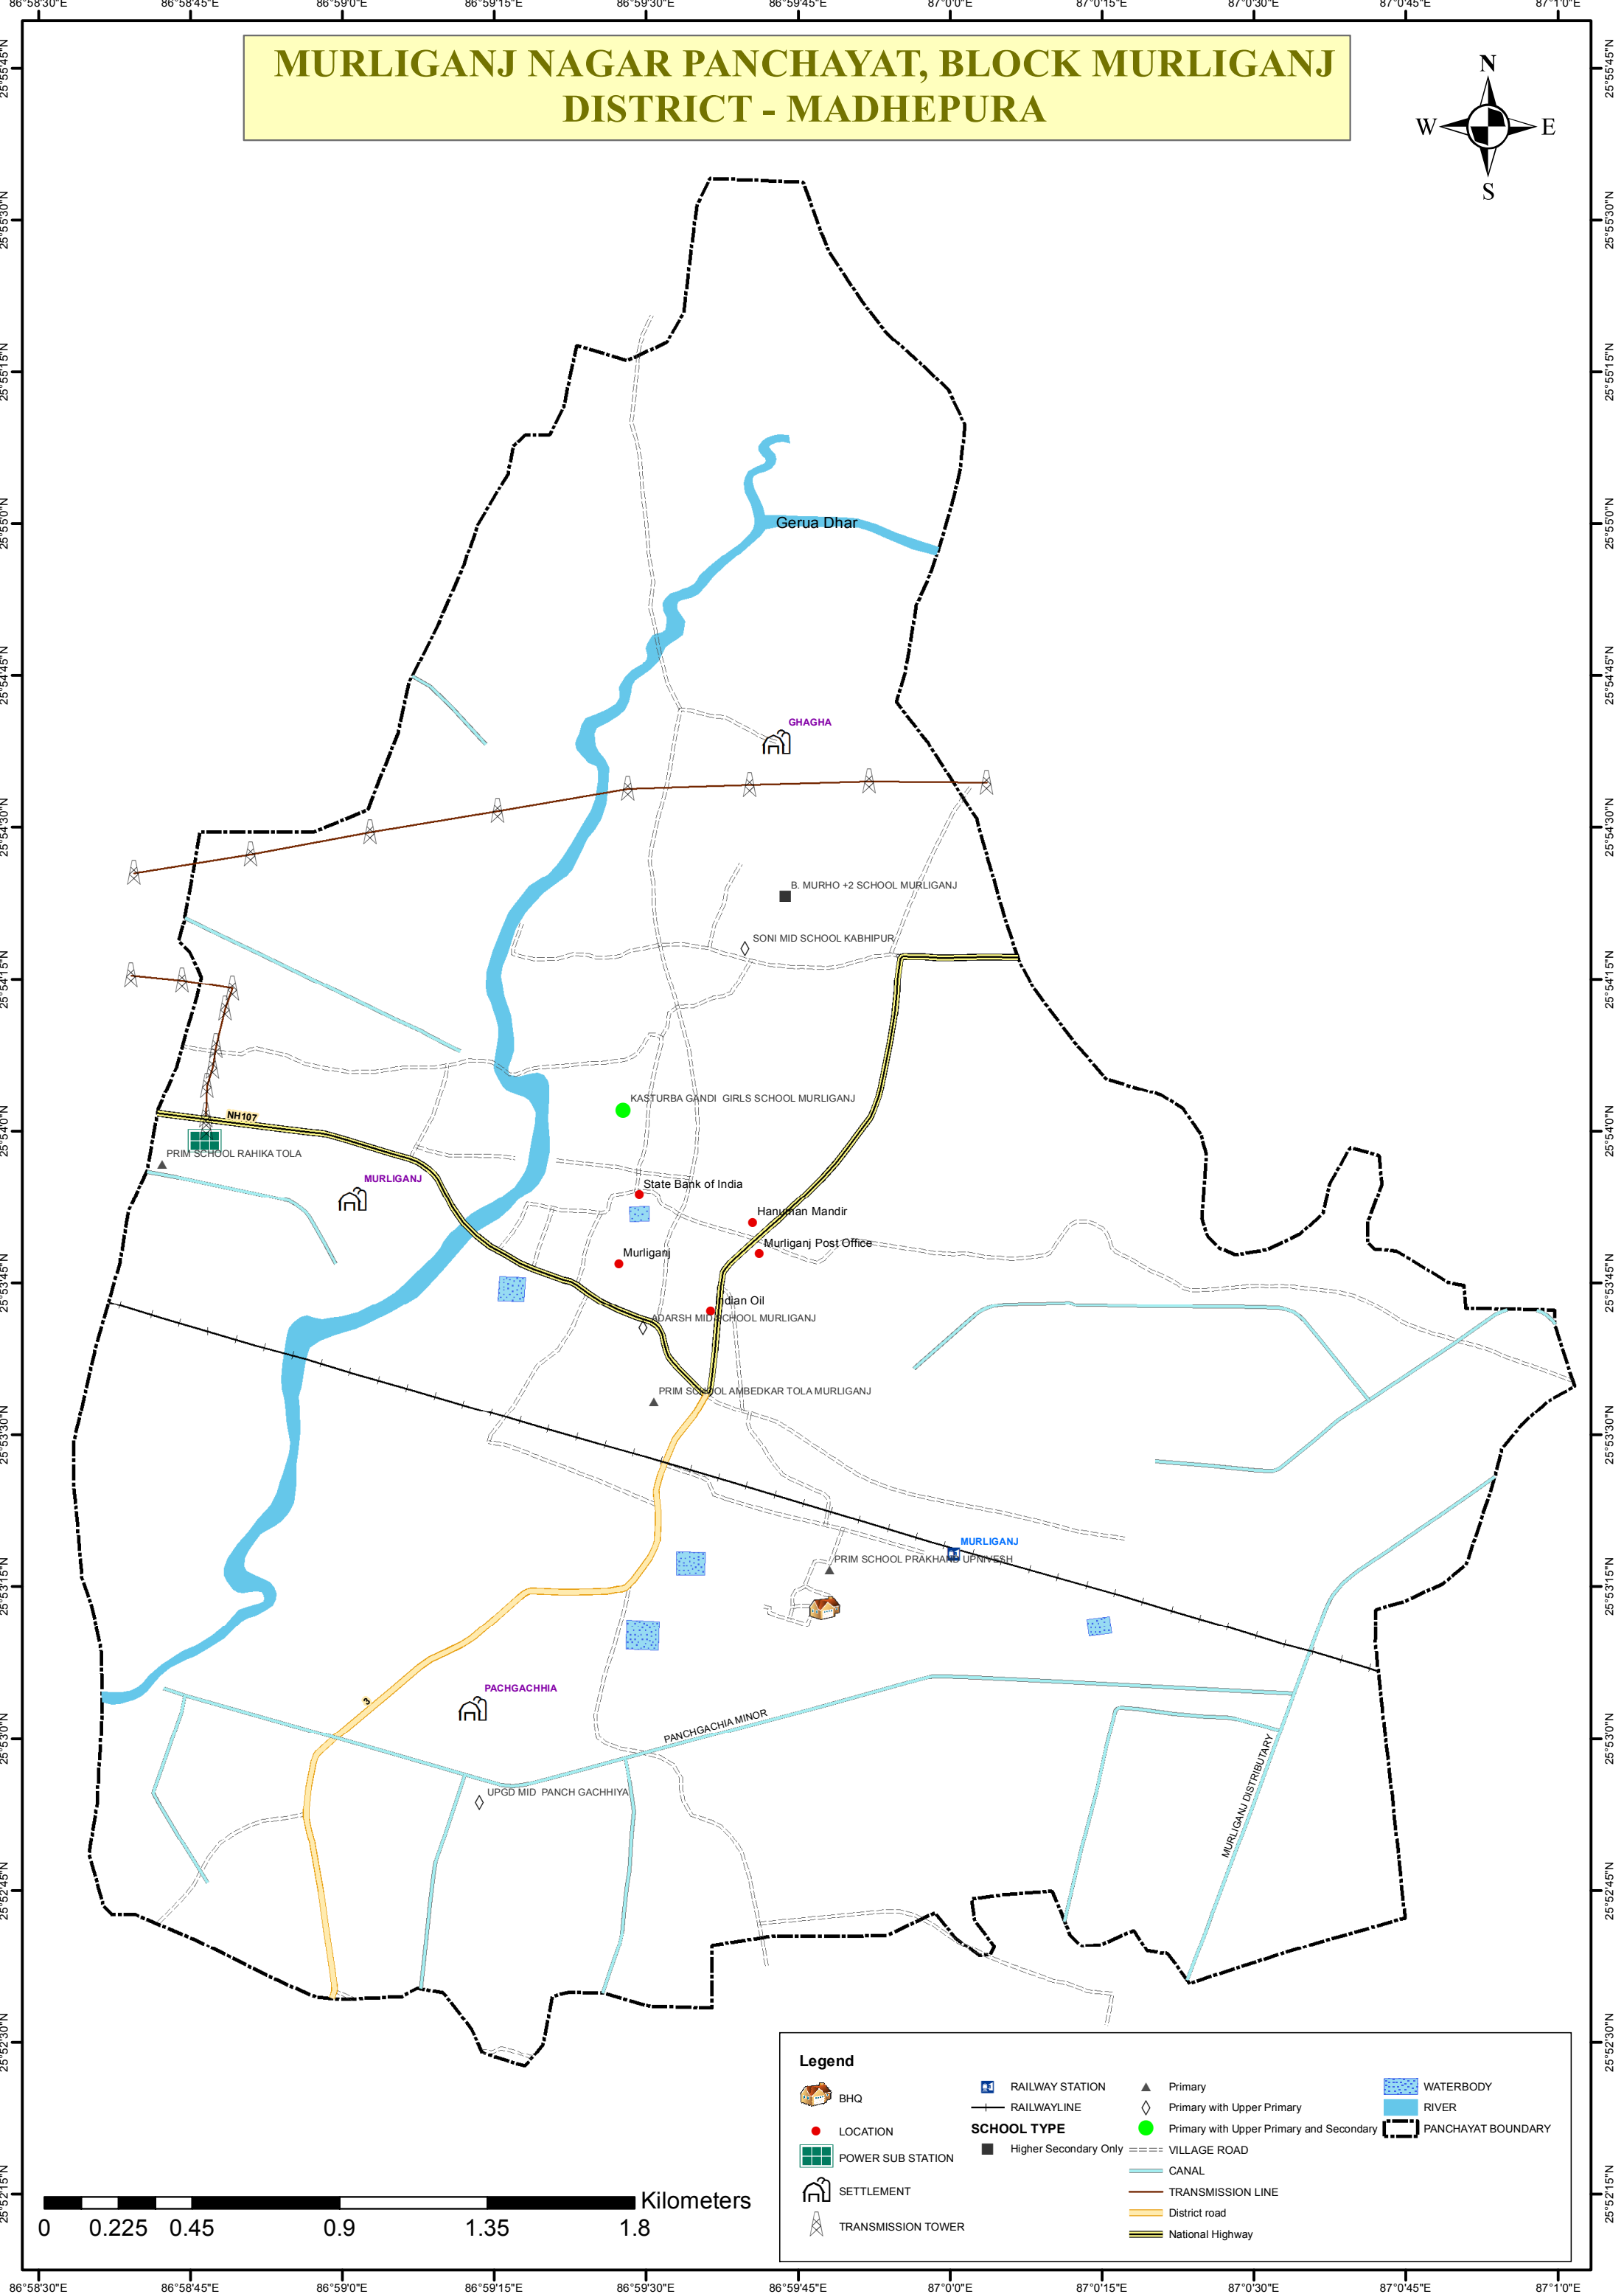

MURLIGANJ NAGAR PANCHAYAT, BLOCK MURLIGANJ DISTRICT - MADHEPURA

Legend

BHQ	RAILWAY STATION	Primary	WATERBODY
LOCATION	RAILWAYLINE	Primary with Upper Primary	RIVER
POWER SUB STATION	SCHOOL TYPE	Primary with Upper Primary and Secondary	PANCHAYAT BOUNDARY
SETTLEMENT	Higher Secondary Only	VILLAGE ROAD	CANAL
TRANSMISSION TOWER	TRANSMISSION LINE	District road	National Highway

86°58'30"E 86°58'45"E 86°59'0"E 86°59'15"E 86°59'30"E 86°59'45"E 87°0'0"E 87°0'15"E 87°0'30"E 87°0'45"E 87°1'0"E