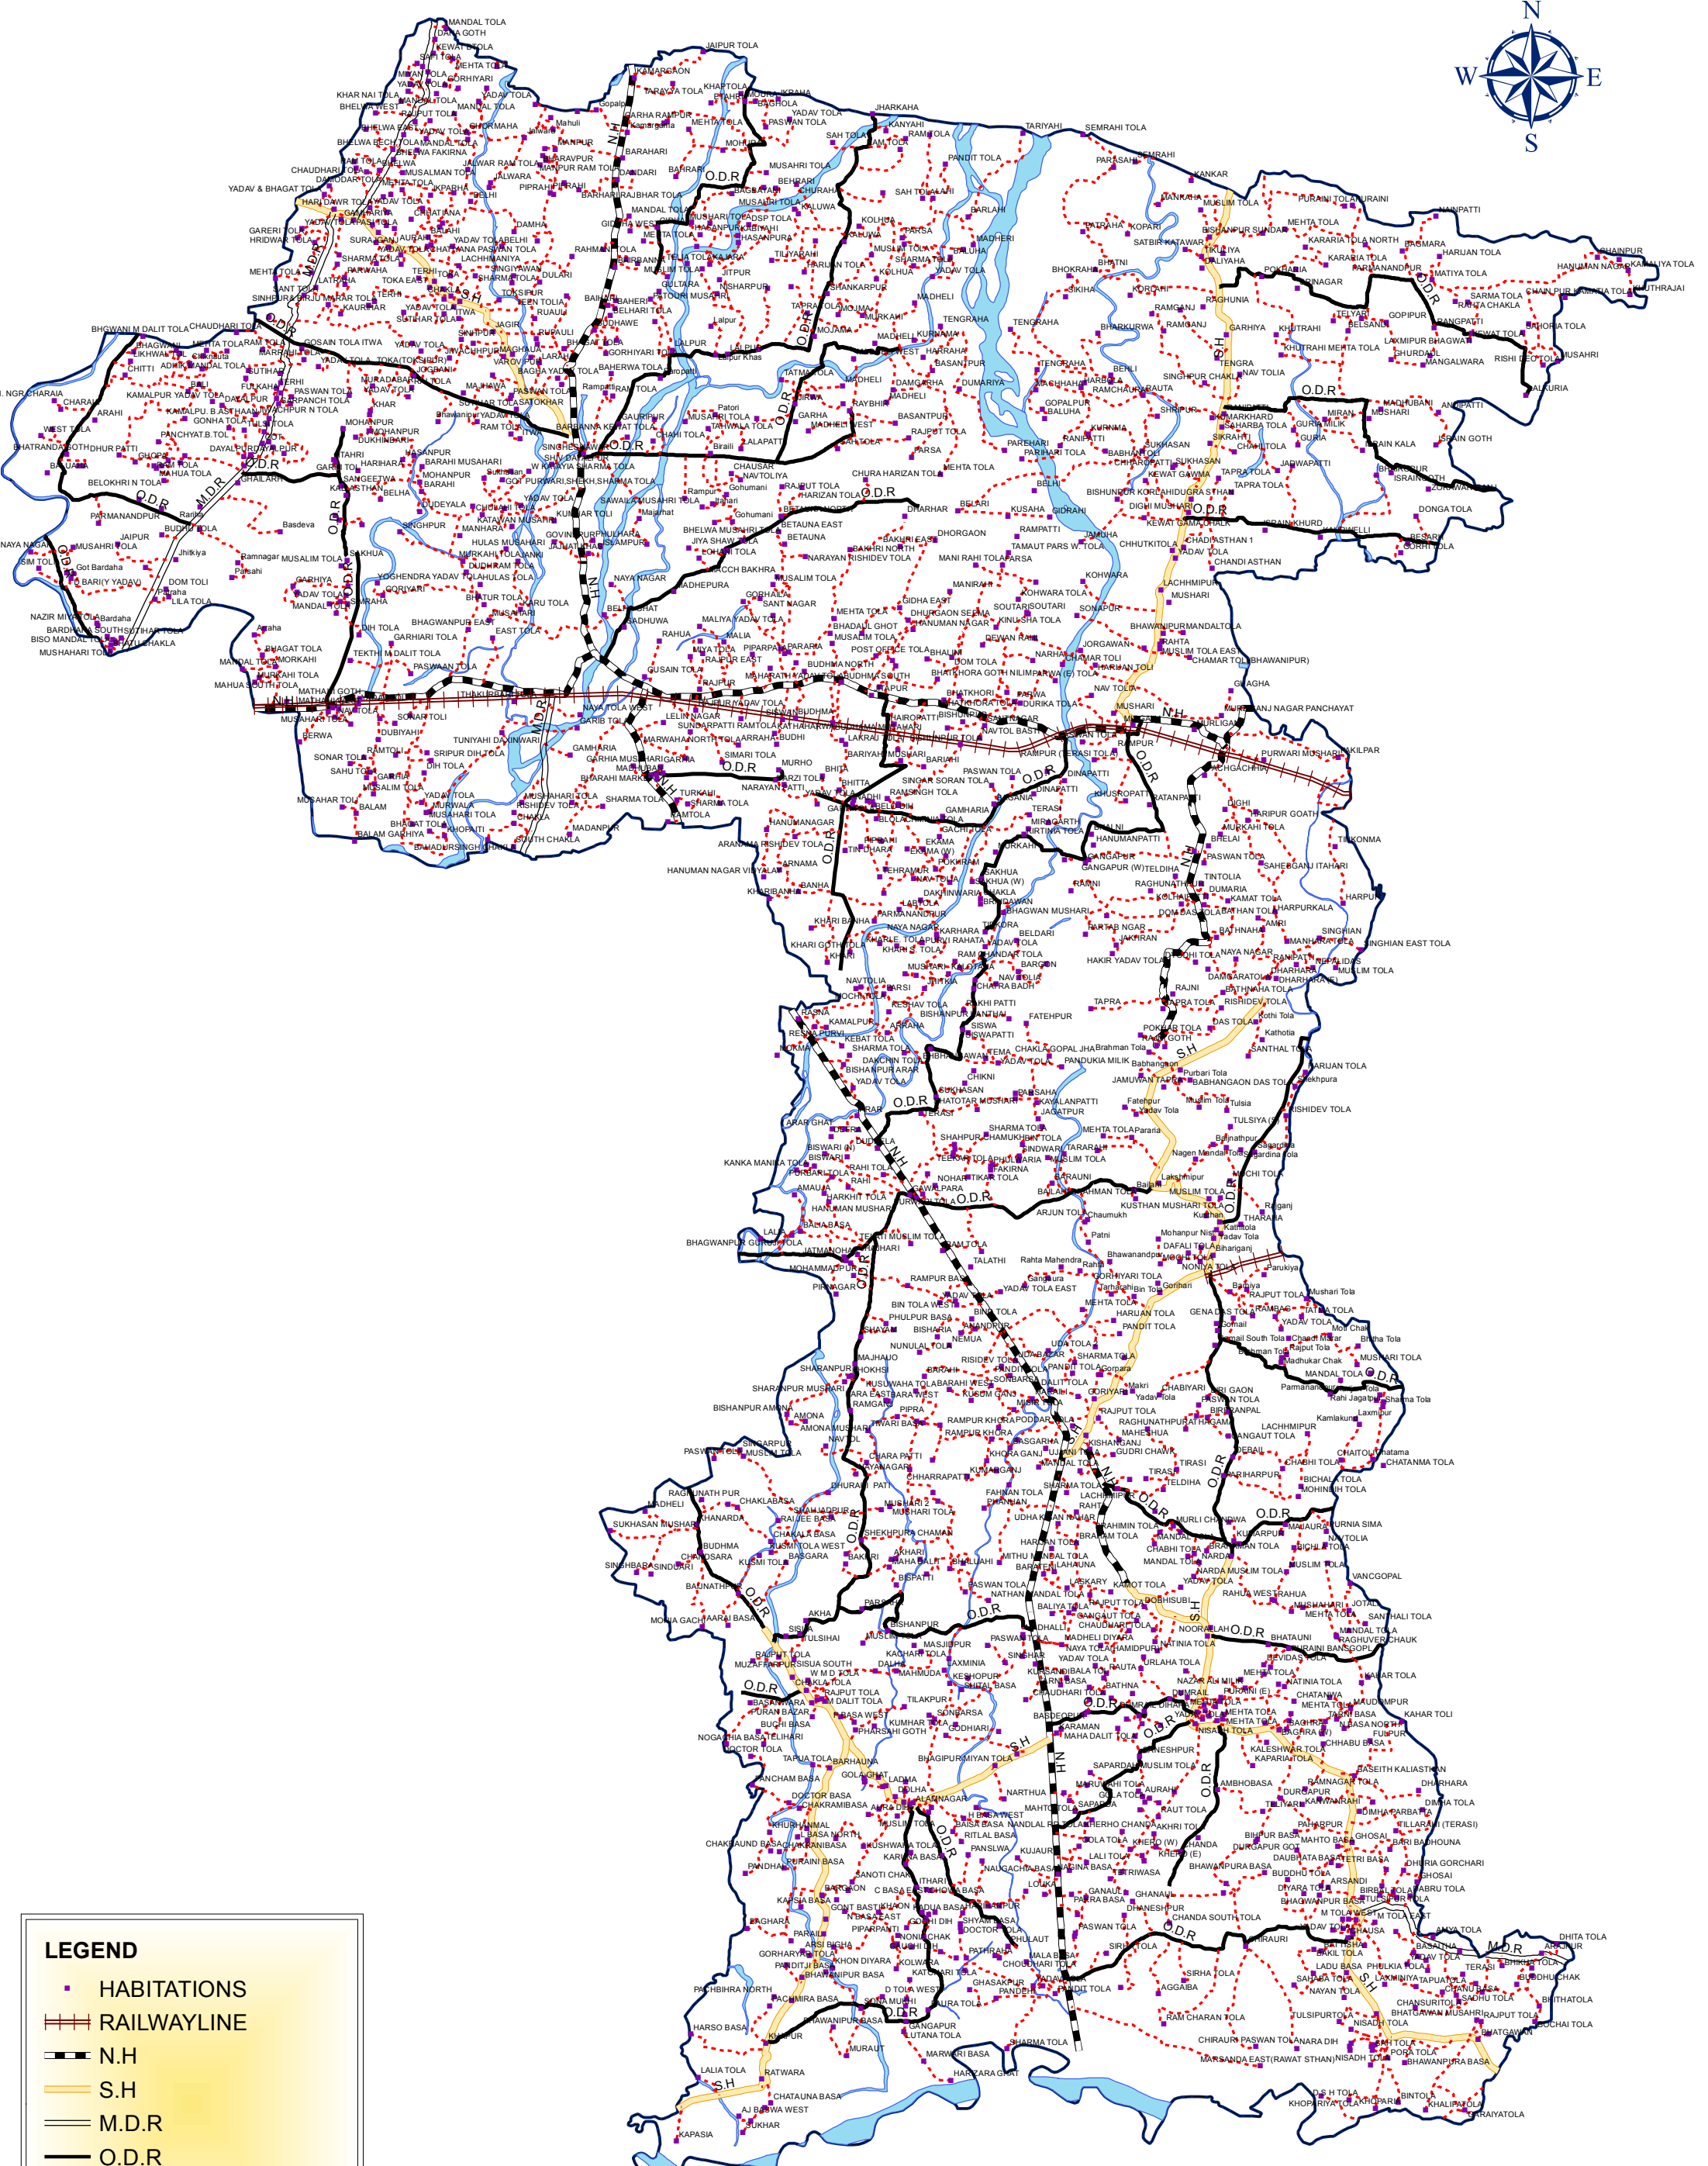

MADHEPURA DISTRICT

LEGEND

- HABITATIONS
- RAILWAYLINE
- N.H
- S.H
- M.D.R
- O.D.R
- LINK ROAD
- RIVER
- DISTRICT BOUNDARY

RF:-1:201,000

0 4 8 16 Kilometers