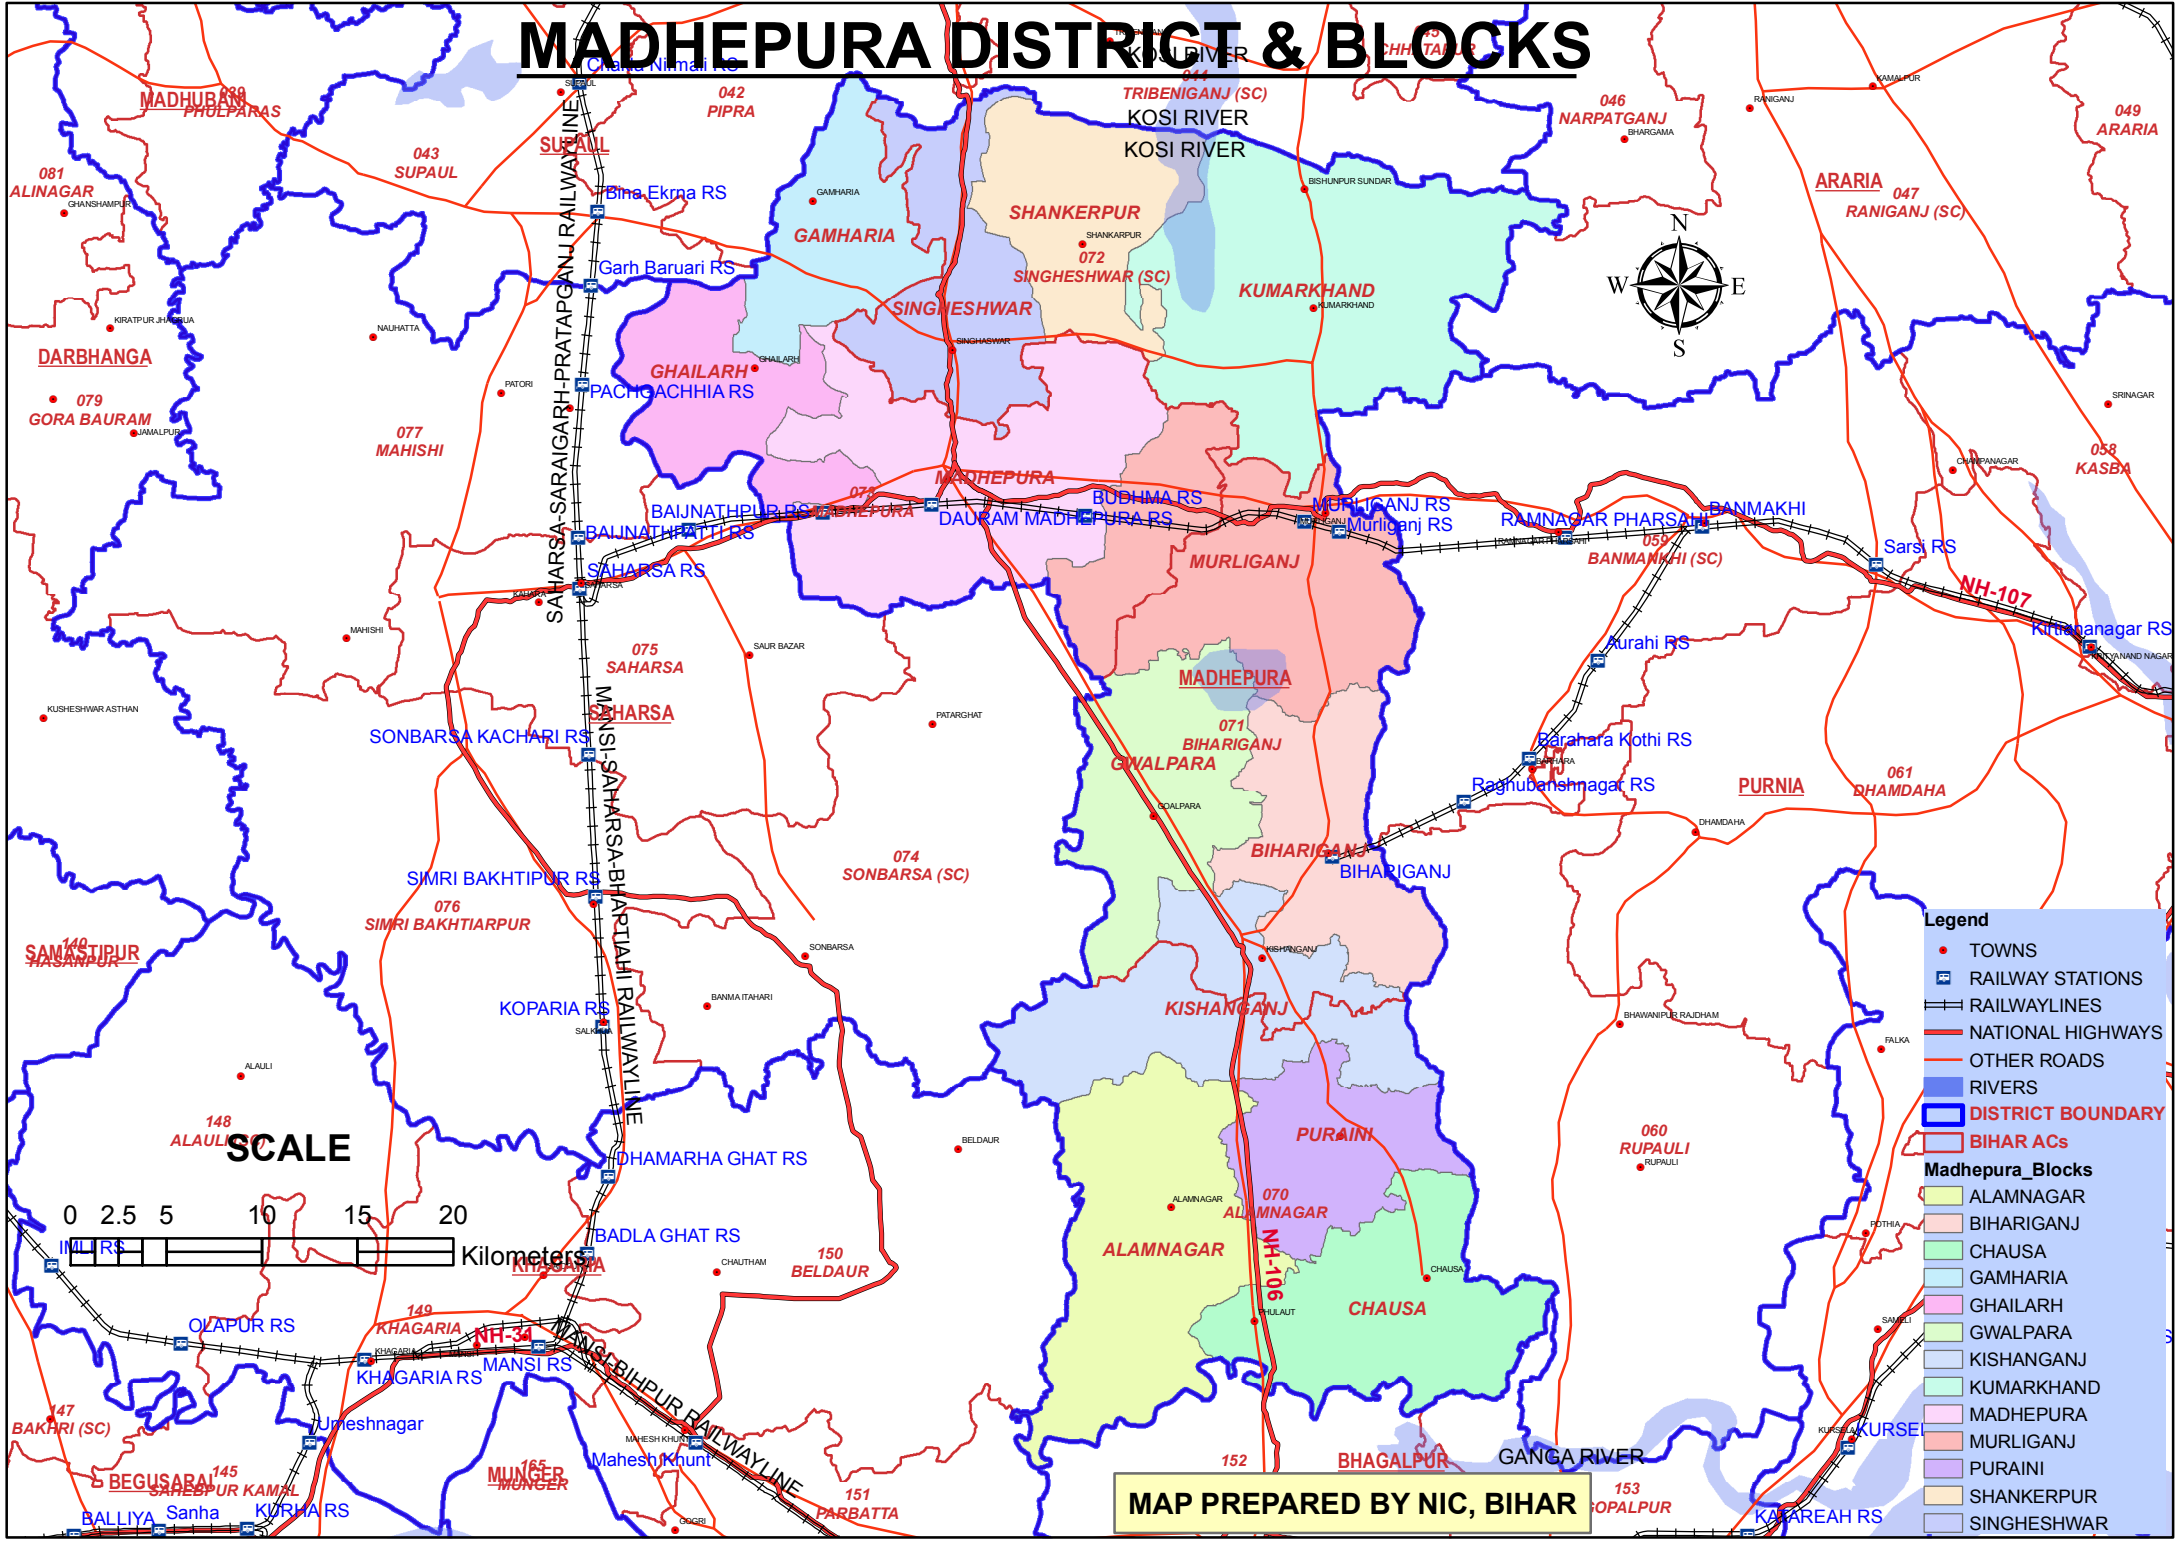

MADHEPURA DISTRICT & BLOCKS

- Legend**
- TOWNS
 - 🚉 RAILWAY STATIONS
 - RAILWAY LINES
 - NATIONAL HIGHWAYS
 - OTHER ROADS
 - RIVERS
 - ▭ DISTRICT BOUNDARY
 - ▭ BIHAR ACs
- Madhepura_Blocks**
- ALAMNAGAR
 - BIHARIGANJ
 - CHAUSA
 - GAMHARIA
 - GHAILARH
 - GWALPARA
 - KISHANGANJ
 - KUMARKHAND
 - MADHEPURA
 - MURLIGANJ
 - PURAINI
 - RURAINI
 - SHANKERPUR
 - SINGHESHWAR

MAP PREPARED BY NIC, BIHAR