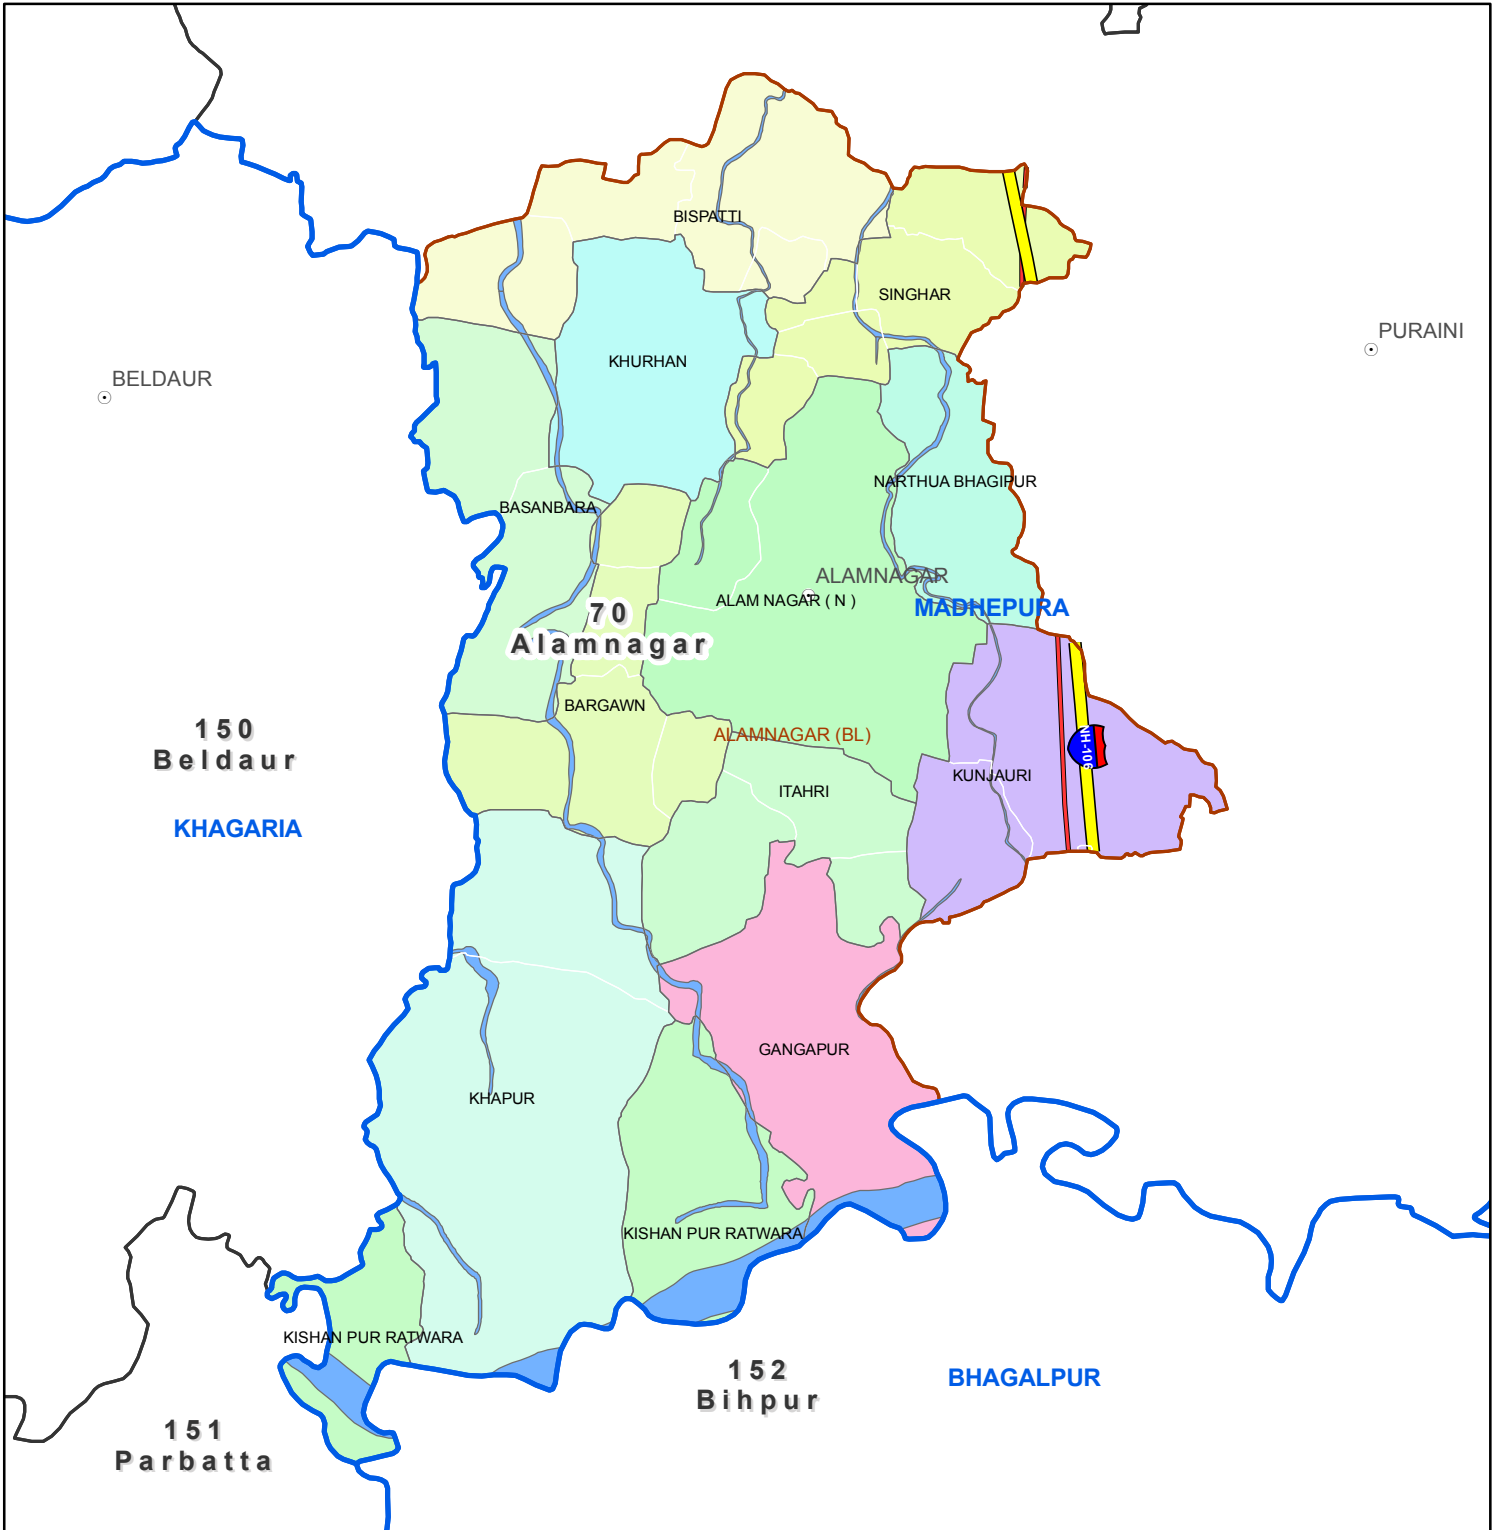

Block map
 State : BIHAR
 District : MADHEPURA
 Block Name : ALAMNAGAR

0 0.5 1 2
 Kilometers

Map Compiled by NIC

Legend

District Head Quarters	AC Boundary	Railway
Sub district hqrs	Block boundary	National Highway
District Boundary	Panchayat Boundary	Other road
State Boundary	Village boundary	River