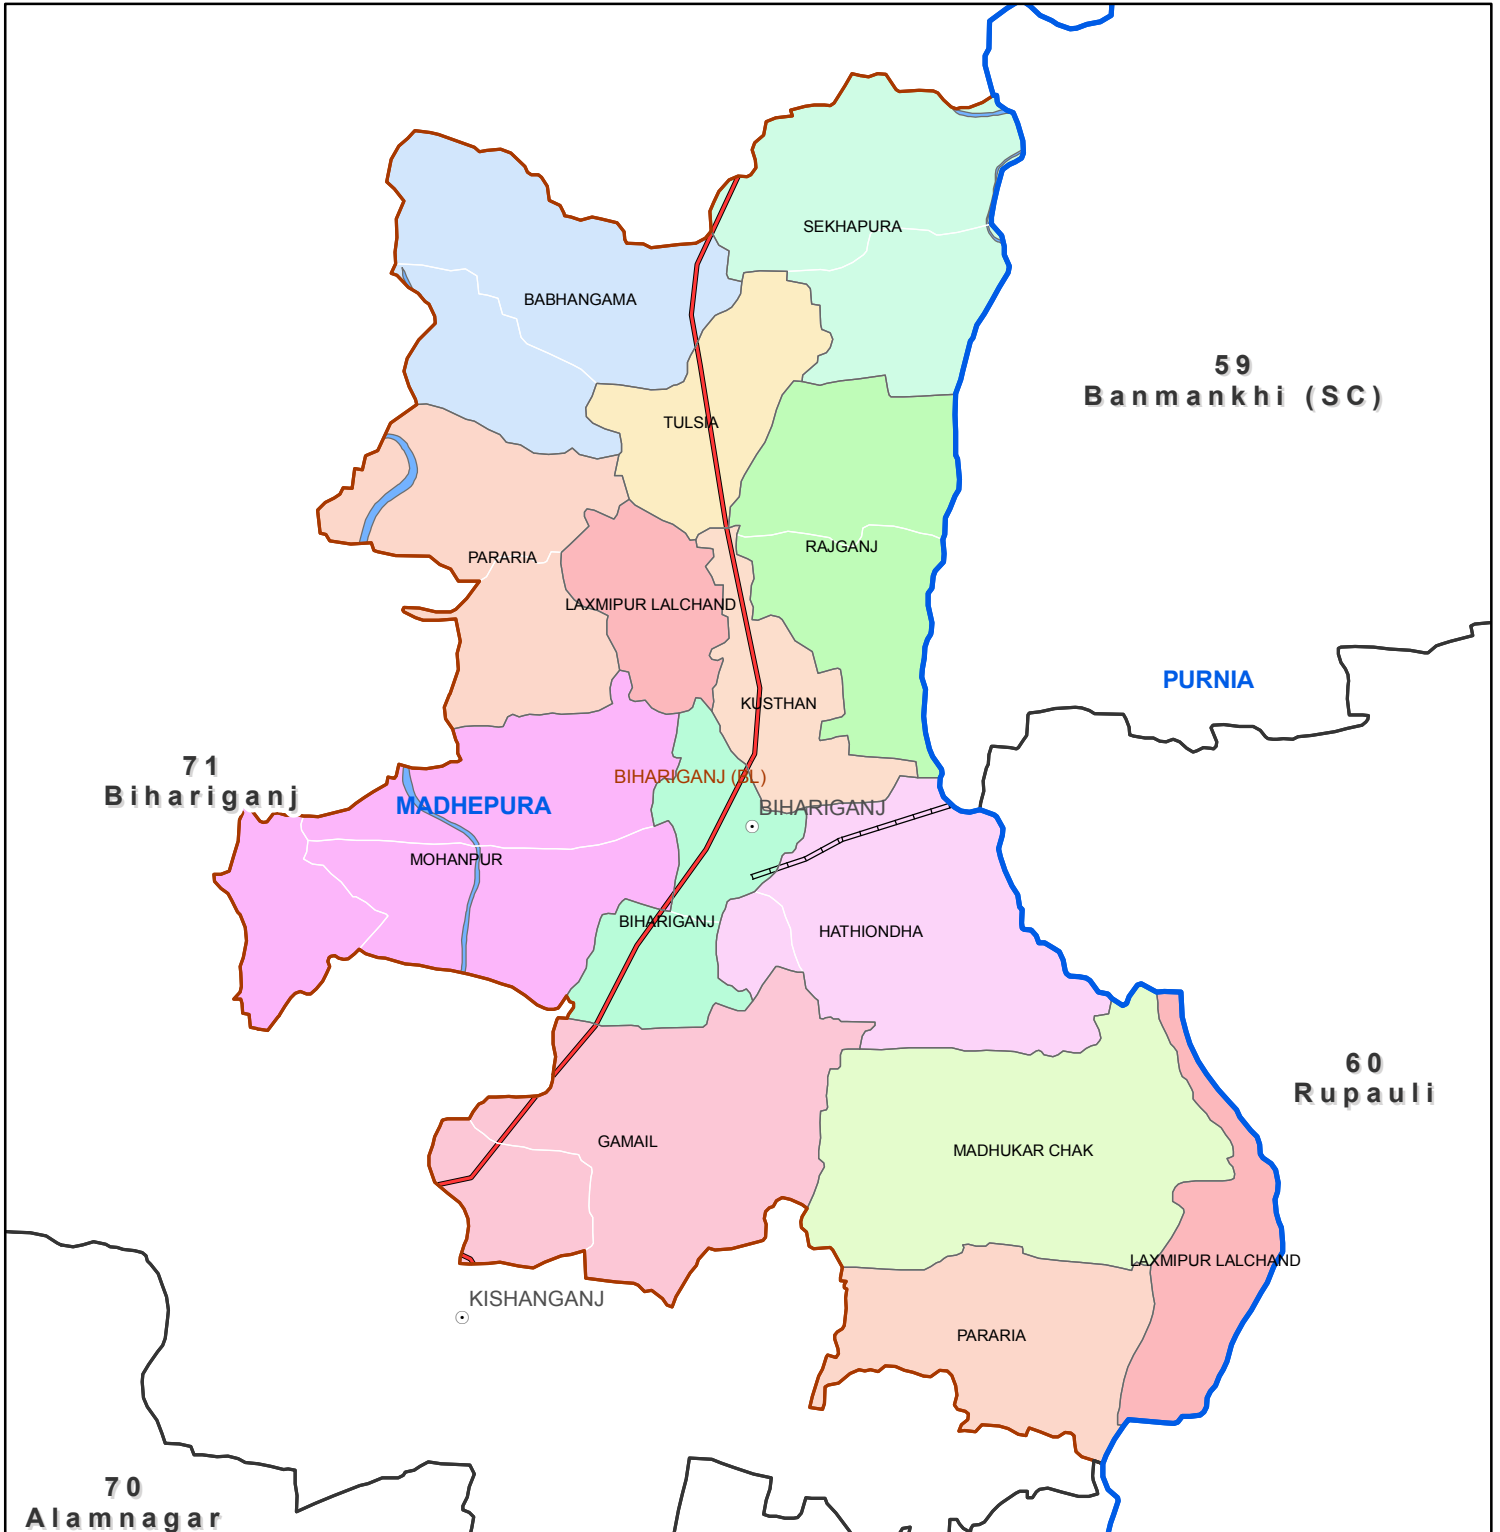

Block map
 State : BIHAR
 District : MADHEPURA
 Block Name : BIHARIGANJ

Map Compiled by NIC

Legend

District Head Quarters	AC Boundary	Railway
Sub district hqrs	Block boundary	National Highway
District Boundary	Panchayat Boundary	Other road
State Boundary	Village boundary	River