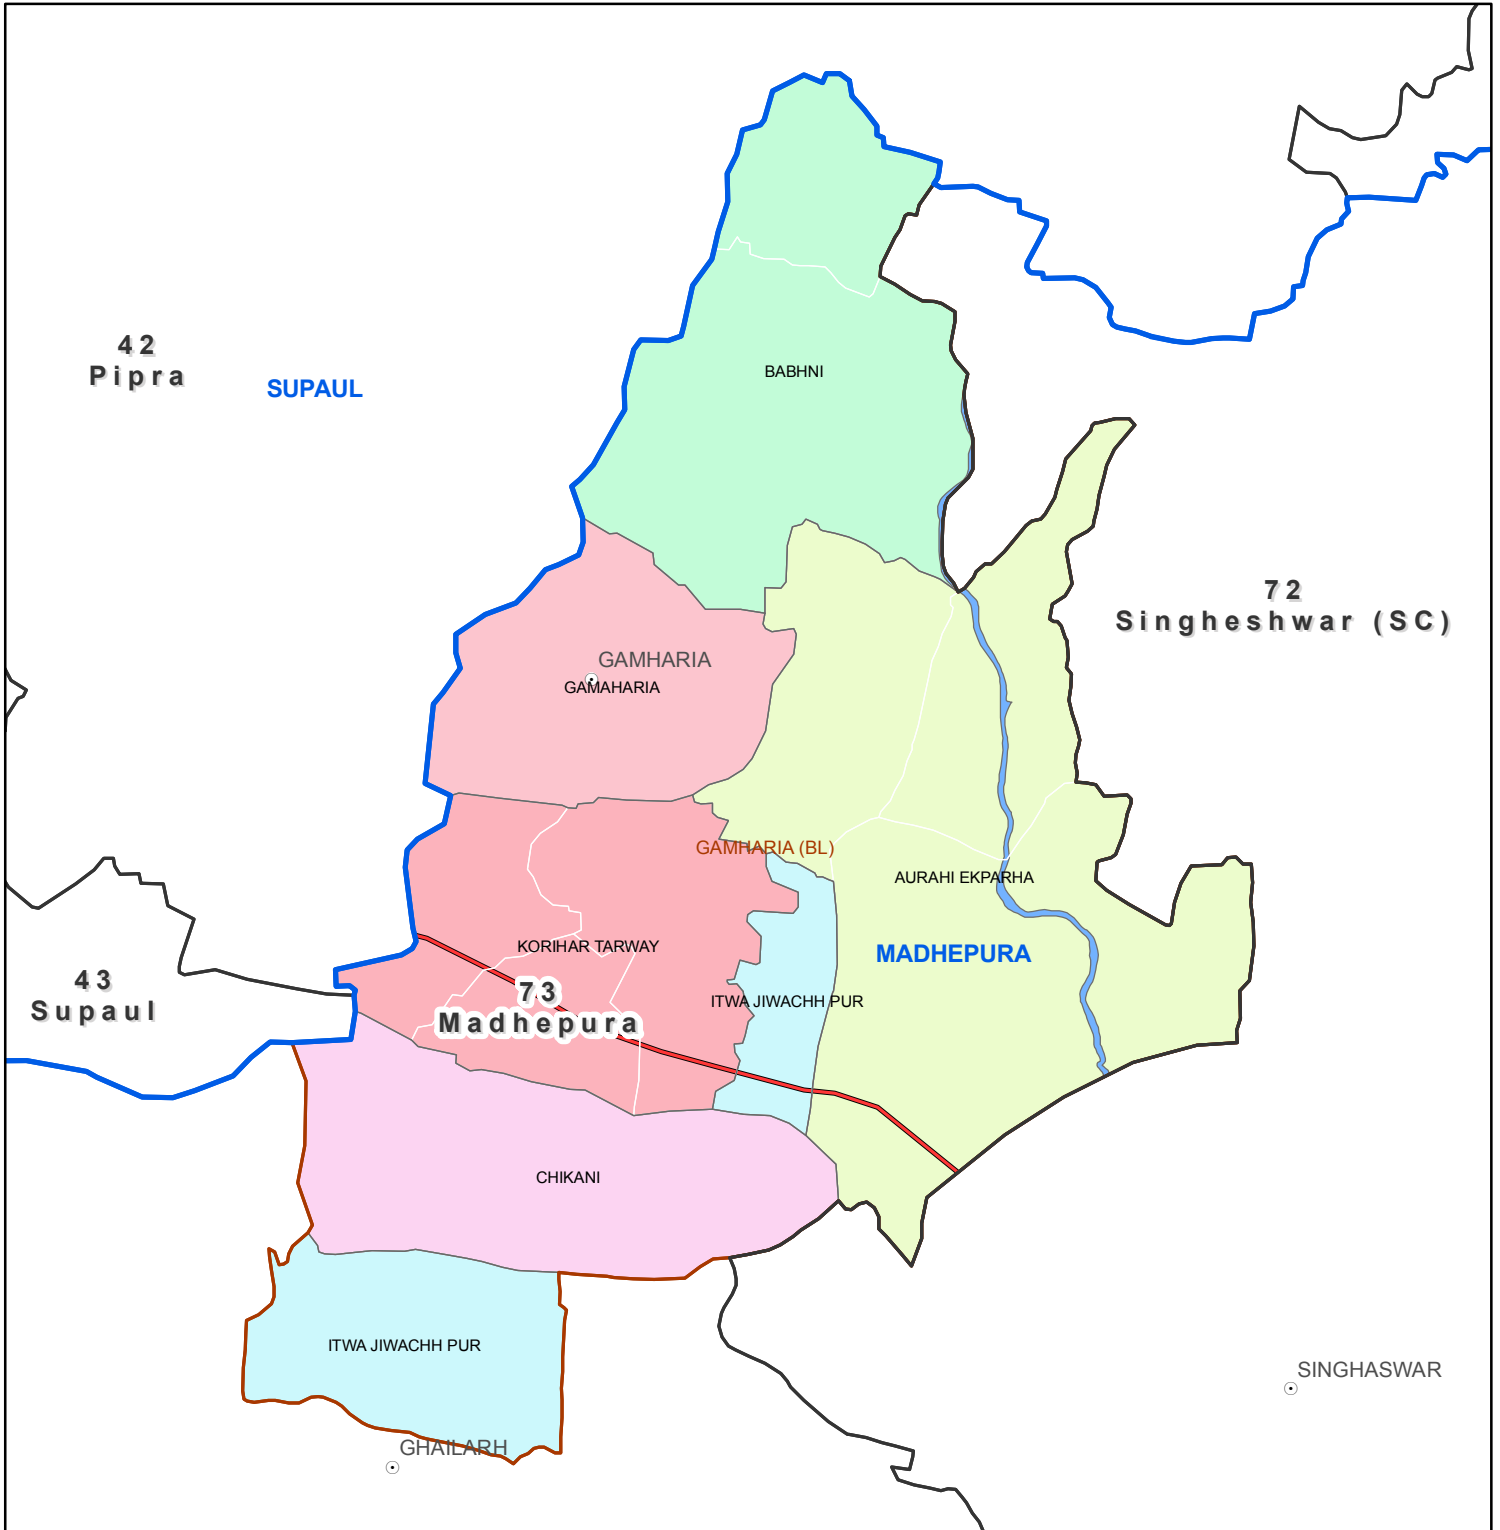

Block map  
 State : BIHAR  
 District : MADHEPURA  
 Block Name : GAMHARIA

Map Compiled by NIC

**Legend**

- |   |                    |                  |
|---|--------------------|------------------|
| <span style="color: red;">●</span> District Head Quarters | AC Boundary        | Railway          |
| <span style="color: grey;">●</span> Sub district hqrs     | Block boundary     | National Highway |
| District Boundary   | Panchayat Boundary | Other road       |
| State Boundary  | Village boundary   | River            |