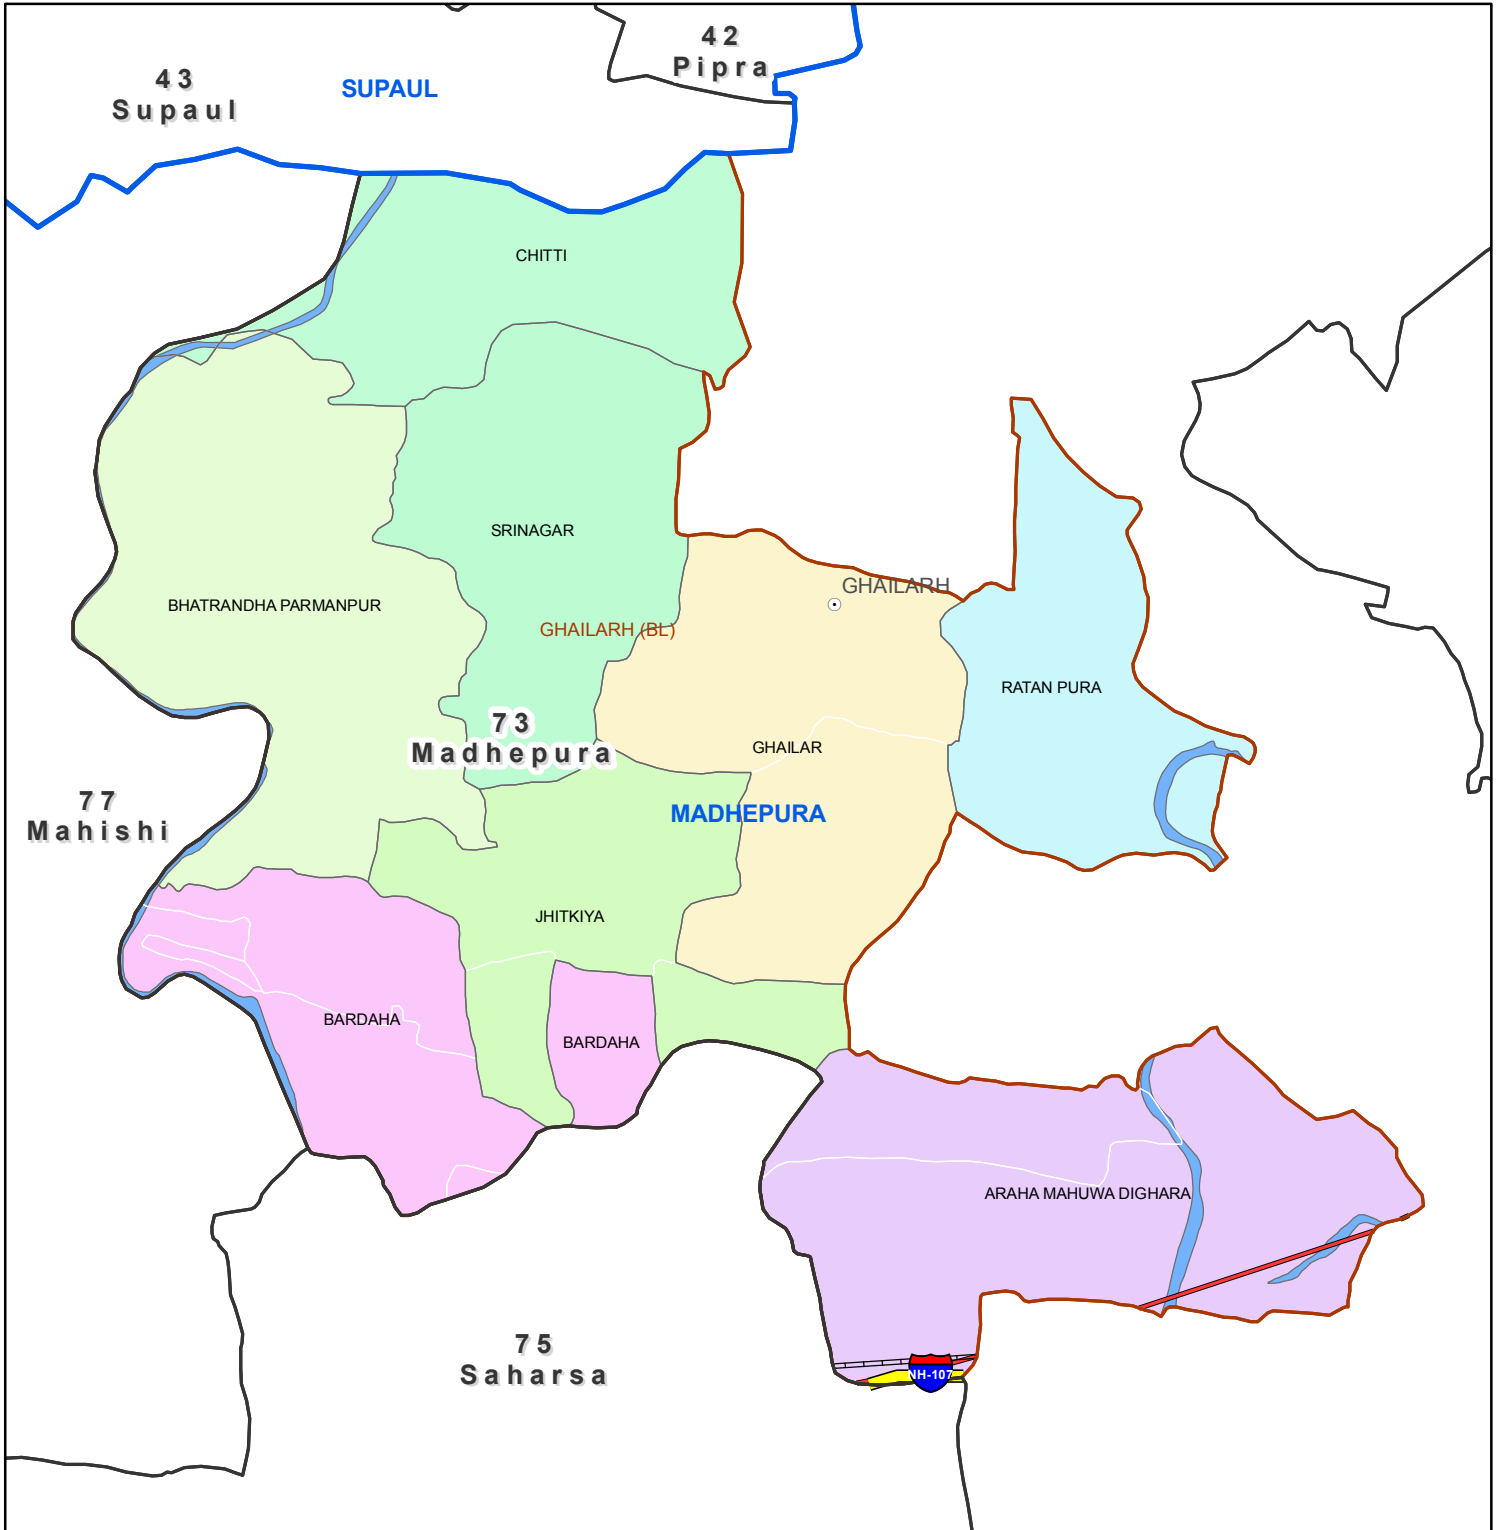

Block map
 State : BIHAR
 District : MADHEPURA
 Block Name : GHAILARH

Map Compiled by NIC

Legend

- | | | |
|------------------------|--------------------|------------------|
| District Head Quarters | AC Boundary | Railway |
| Sub district hqrs | Block boundary | National Highway |
| District Boundary | Panchayat Boundary | Other road |
| State Boundary | Village boundary | River |