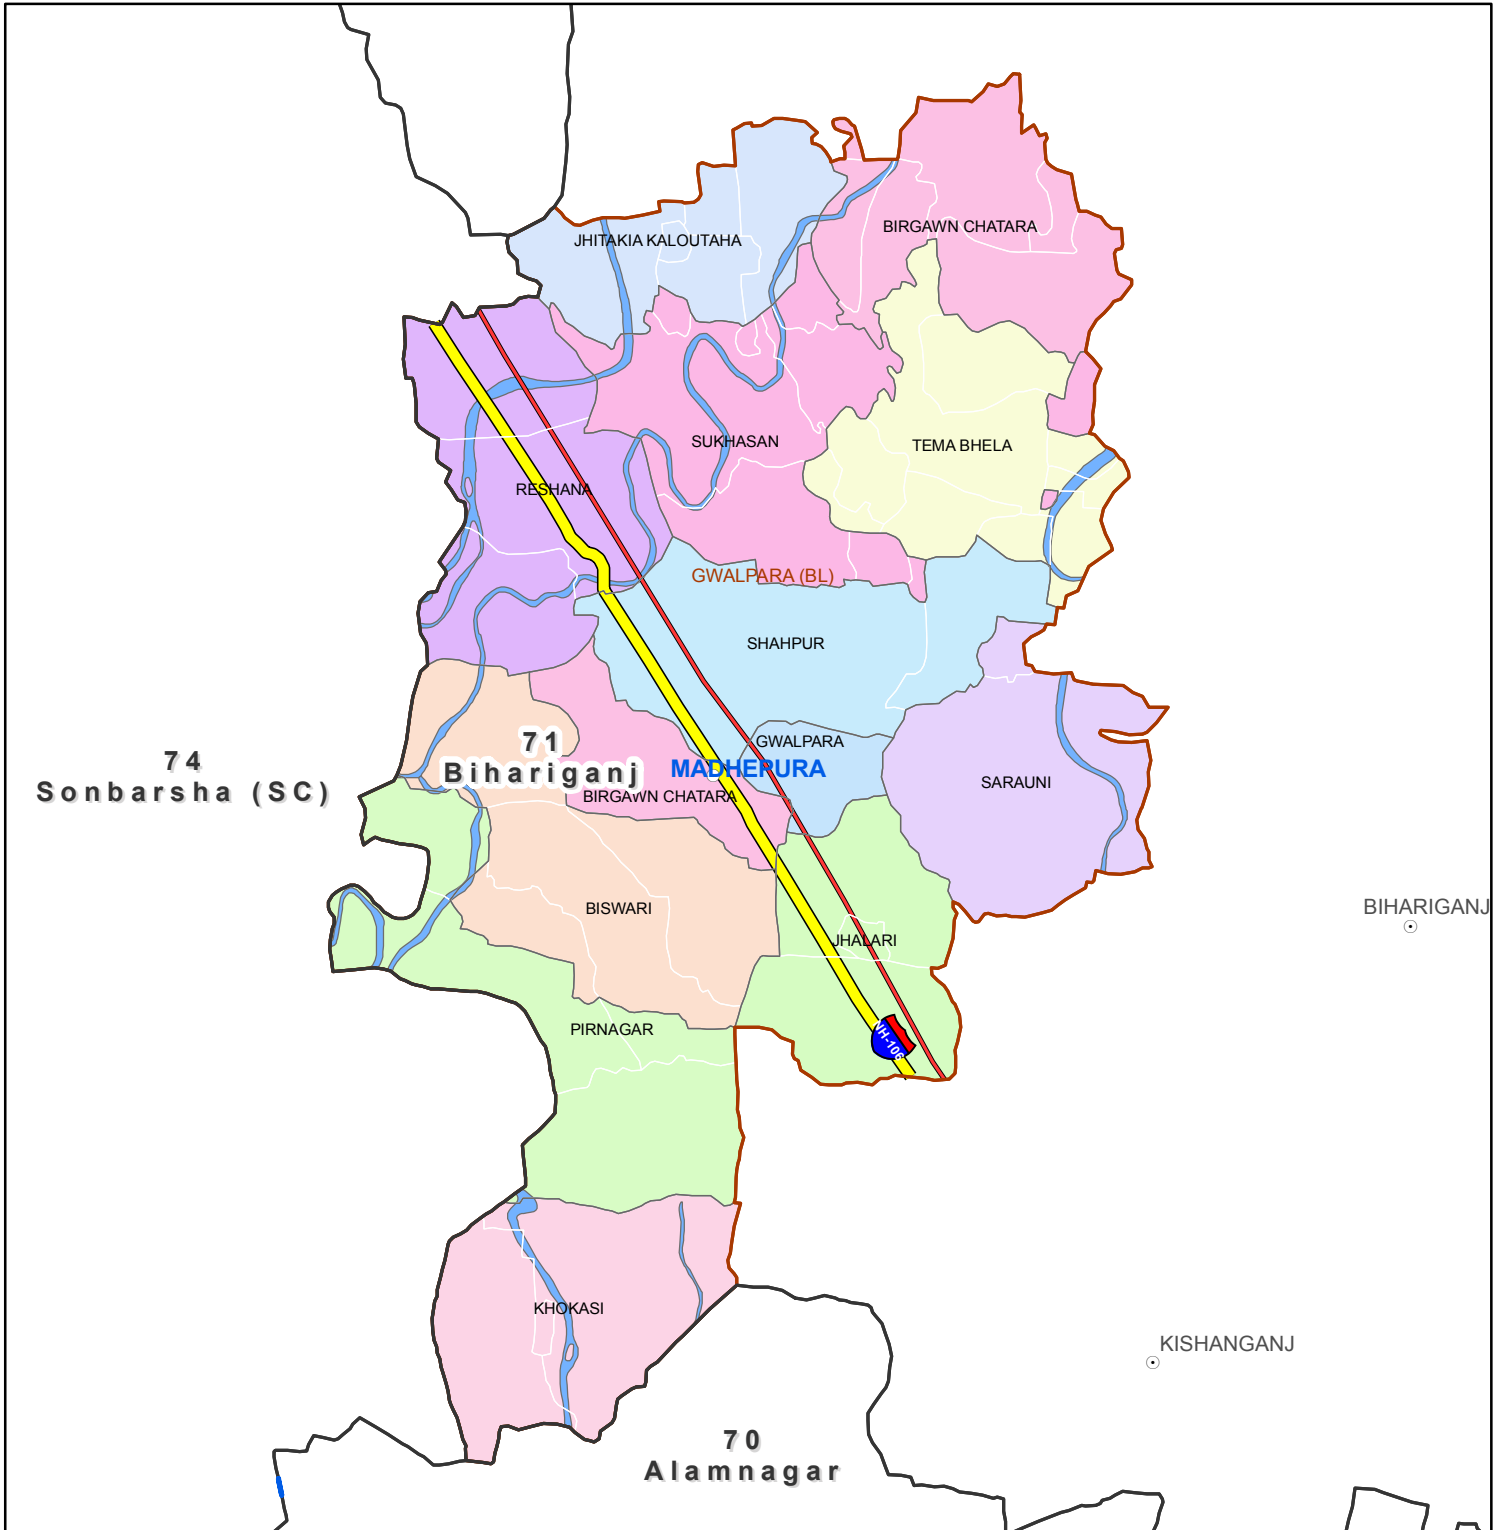

Block map
 State : BIHAR
 District : MADHEPURA
 Block Name : GWALPARA

Map Compiled by NIC

Legend

- | | | |
|------------------------|--------------------|------------------|
| District Head Quarters | AC Boundary | Railway |
| Sub district hqrs | Block boundary | National Highway |
| District Boundary | Panchayat Boundary | Other road |
| State Boundary | Village boundary | River |