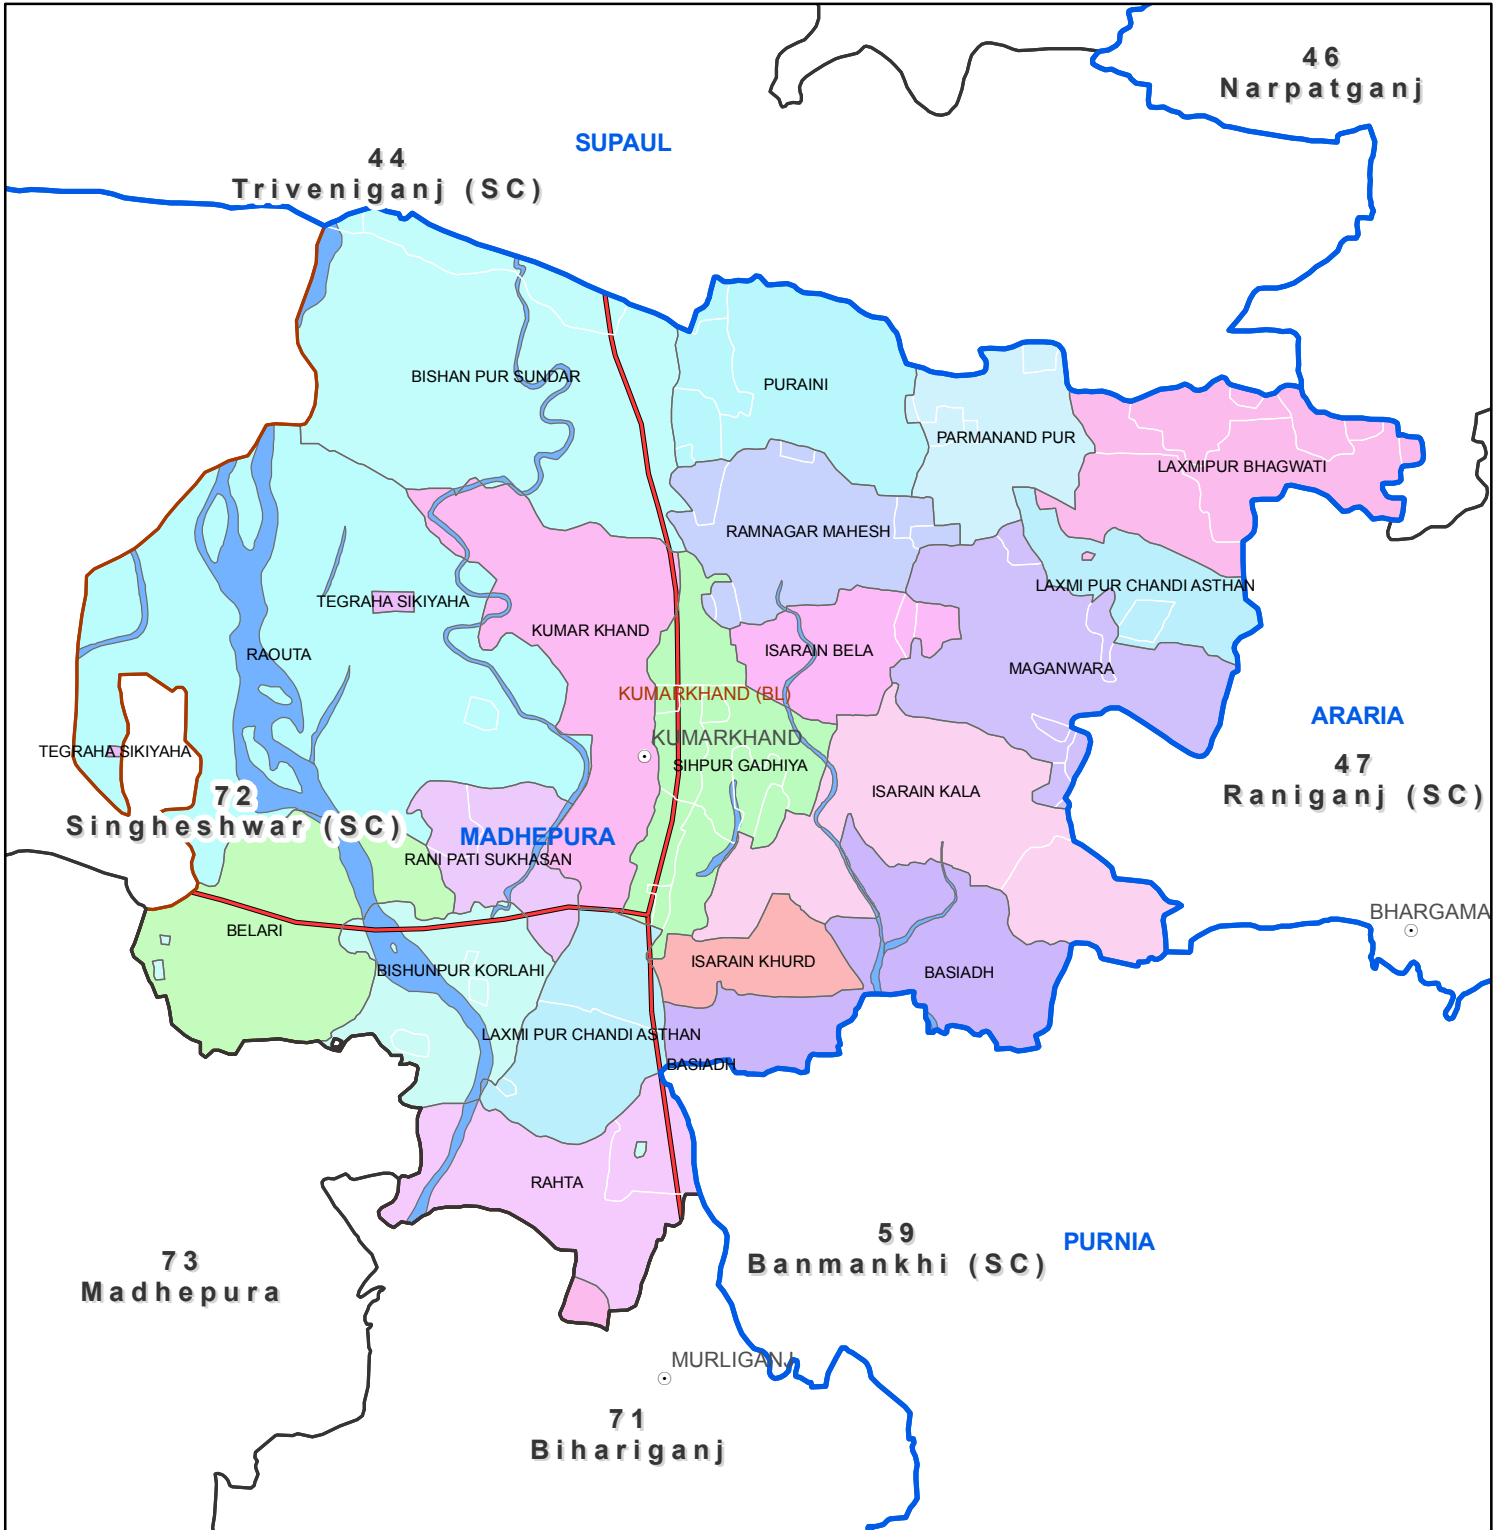

Block map
 State : BIHAR
 District : MADHEPURA
 Block Name : KUMARKHAND

Map Compiled by NIC

Legend

District Head Quarters	AC Boundary	Railway
Sub district hqrs	Block boundary	National Highway
District Boundary	Panchayat Boundary	Other road
State Boundary	Village boundary	River