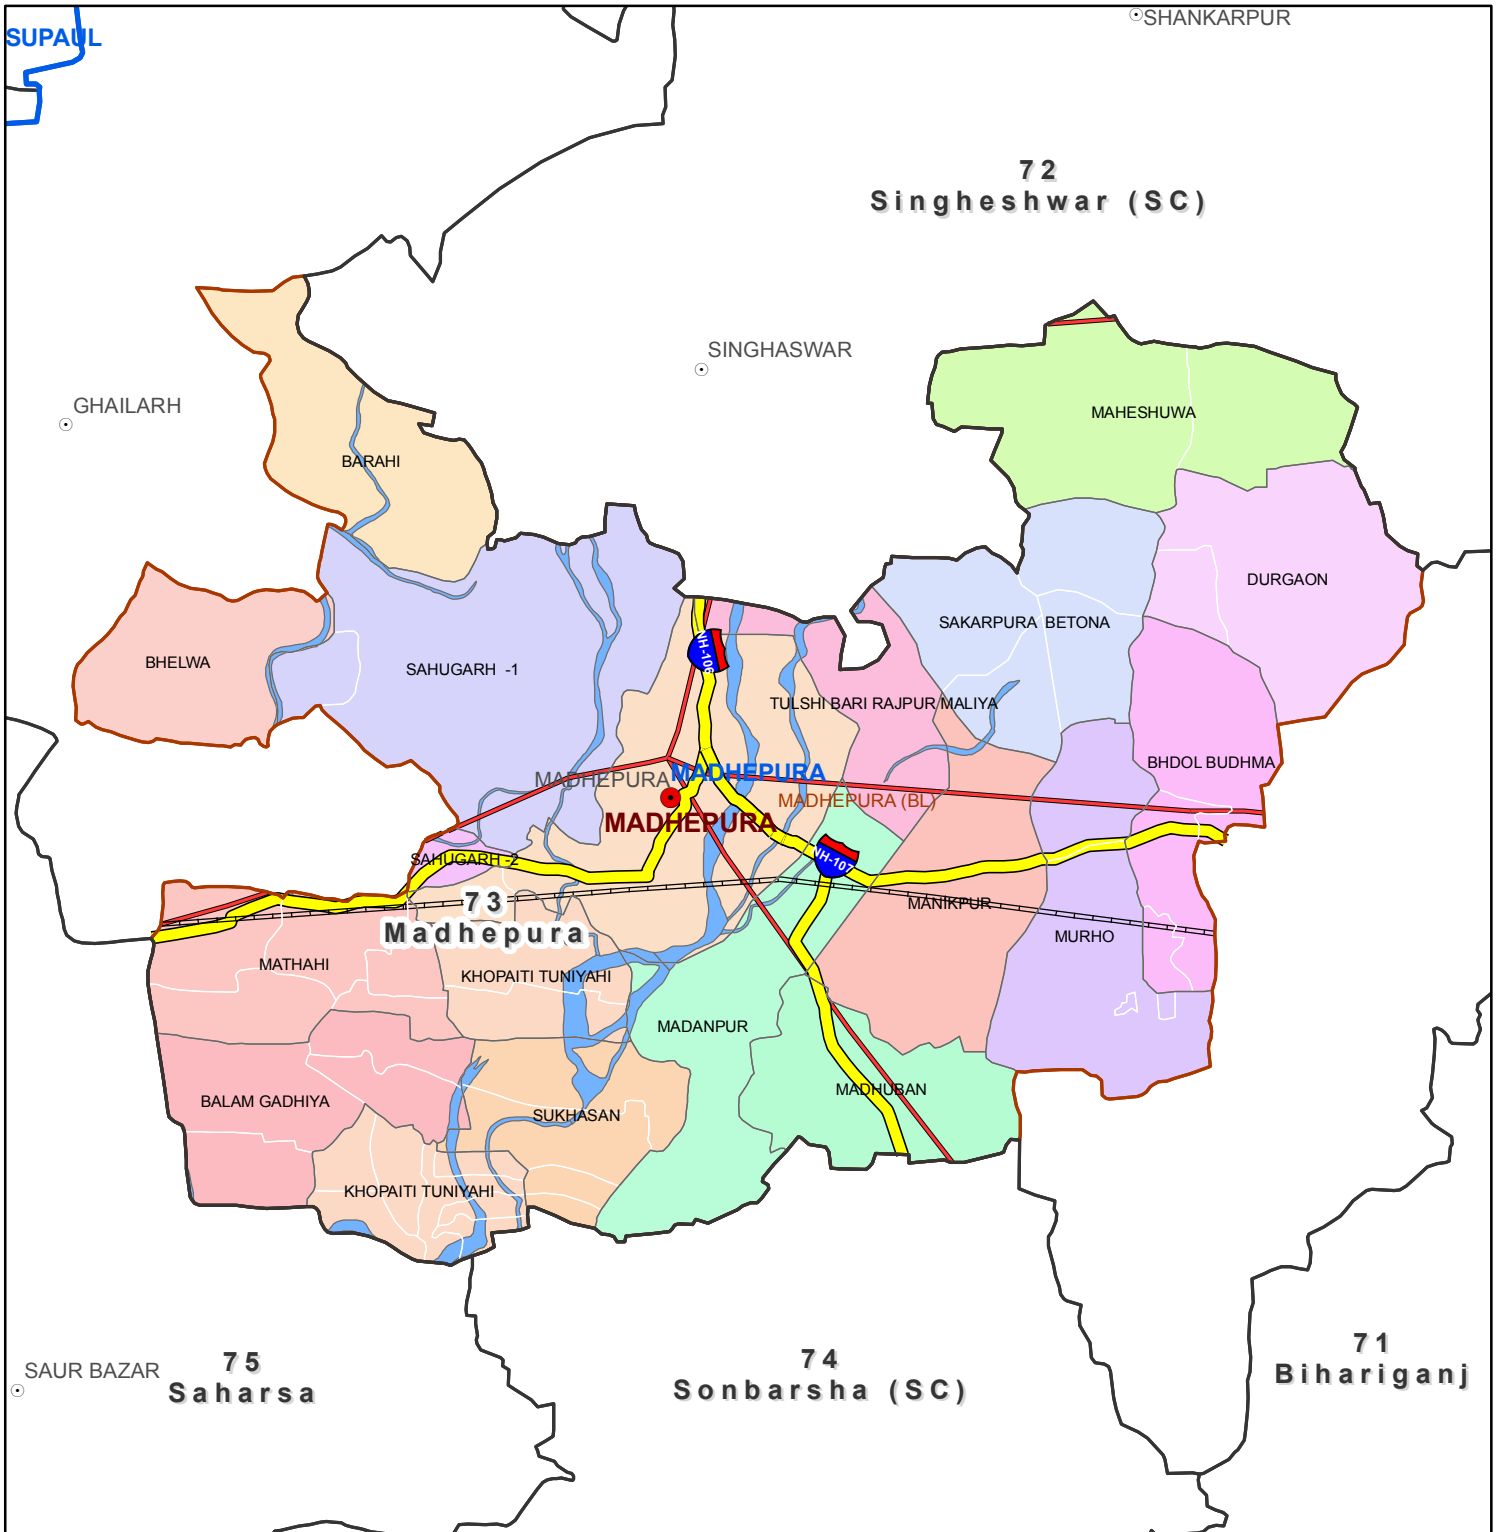

Block map  
 State : BIHAR  
 District : MADHEPURA  
 Block Name : MADHEPURA

Map Compiled by NIC

**Legend**

- |  |                        |  |                    |  |                  |
|--|------------------------|--|--------------------|--|------------------|
|  | District Head Quarters |  | AC Boundary        |  | Railway          |
|  | Sub district hqrs      |  | Block boundary     |  | National Highway |
|  | District Boundary      |  | Panchayat Boundary |  | Other road       |
|  | State Boundary         |  | Village boundary   |  | River            |