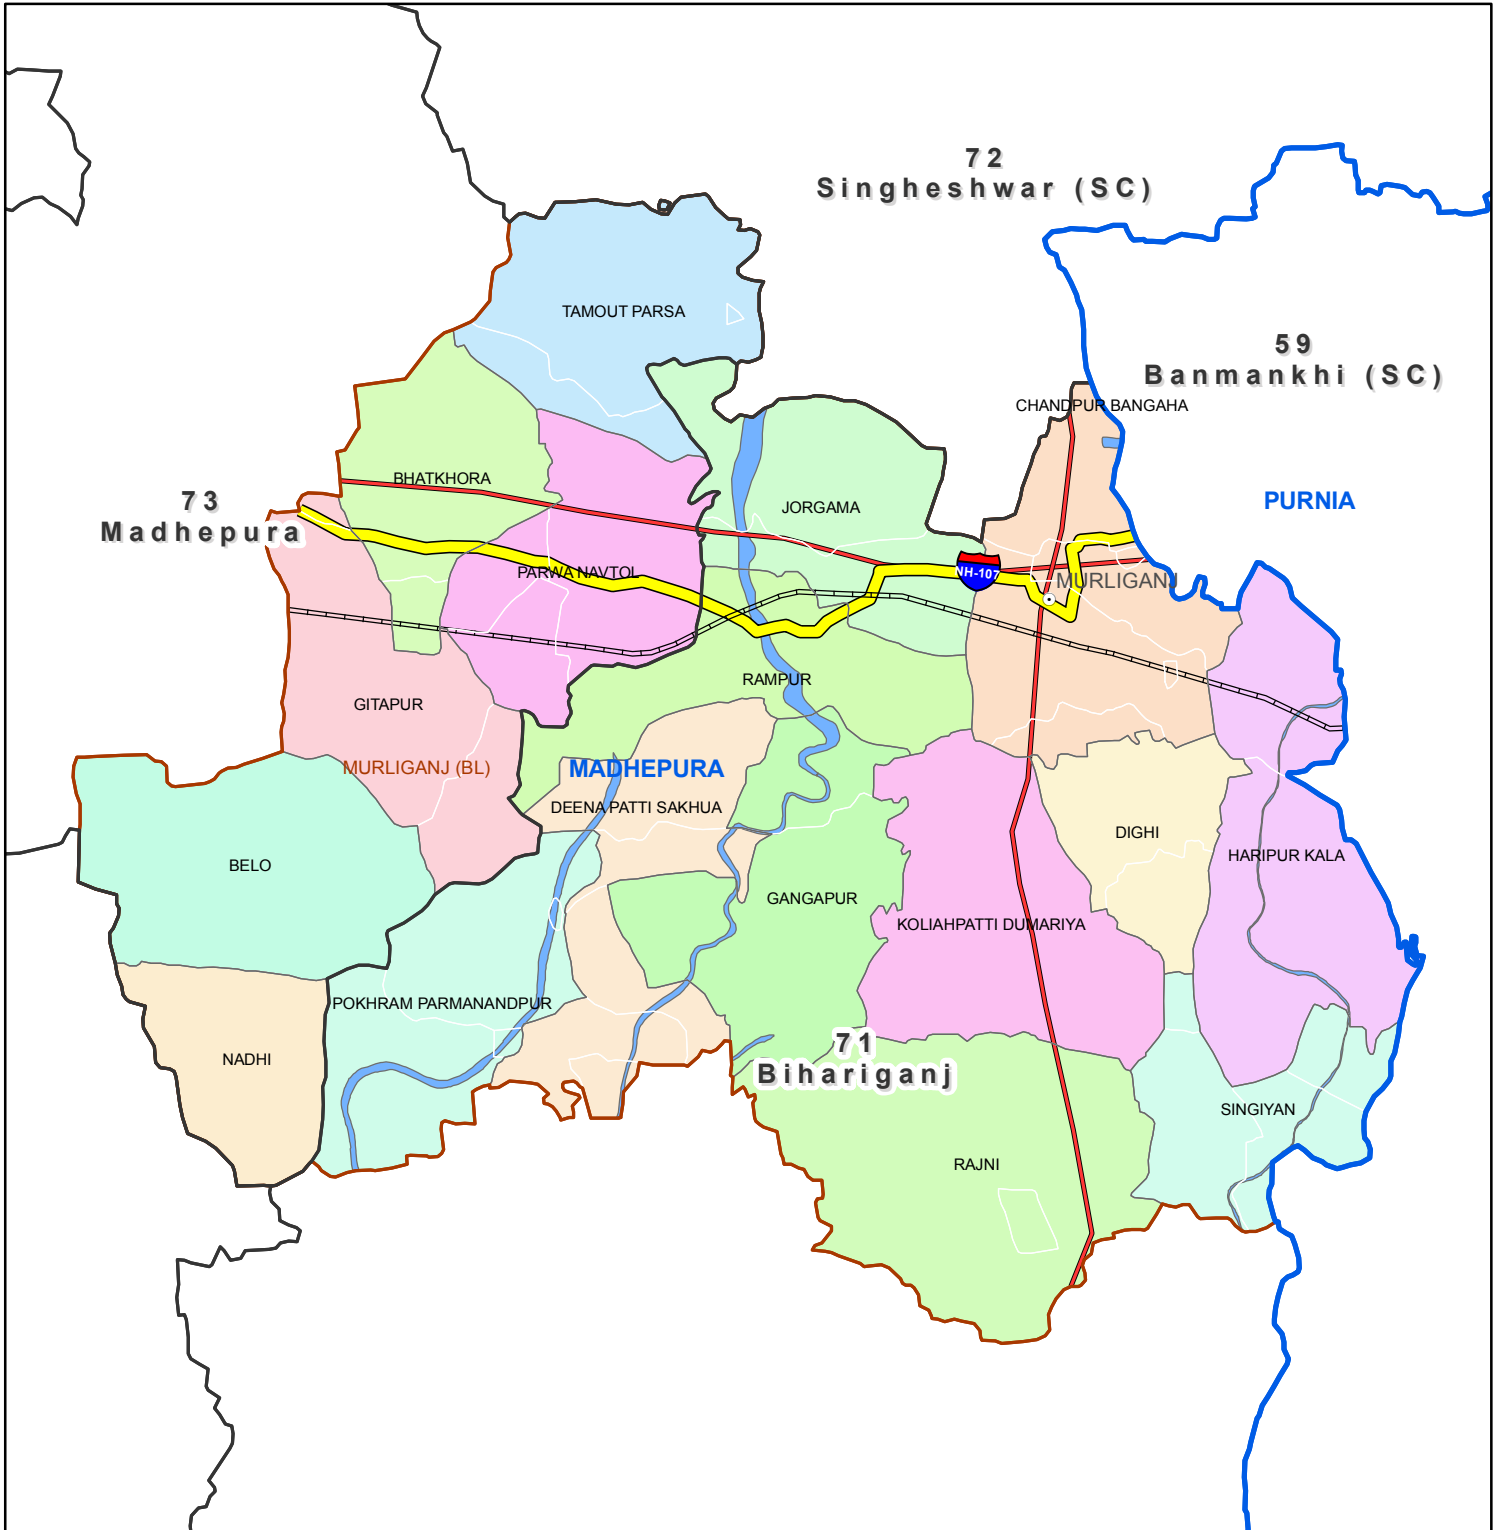

Block map  
 State : BIHAR  
 District : MADHEPURA  
 Block Name : MURLIGANJ

Map Compiled by NIC

**Legend**

- |                        |                    |                  |
|------------------------|--------------------|------------------|
| District Head Quarters | AC Boundary        | Railway          |
| Sub district hqrs      | Block boundary     | National Highway |
| District Boundary      | Panchayat Boundary | Other road       |
| State Boundary         | Village boundary   | River            |