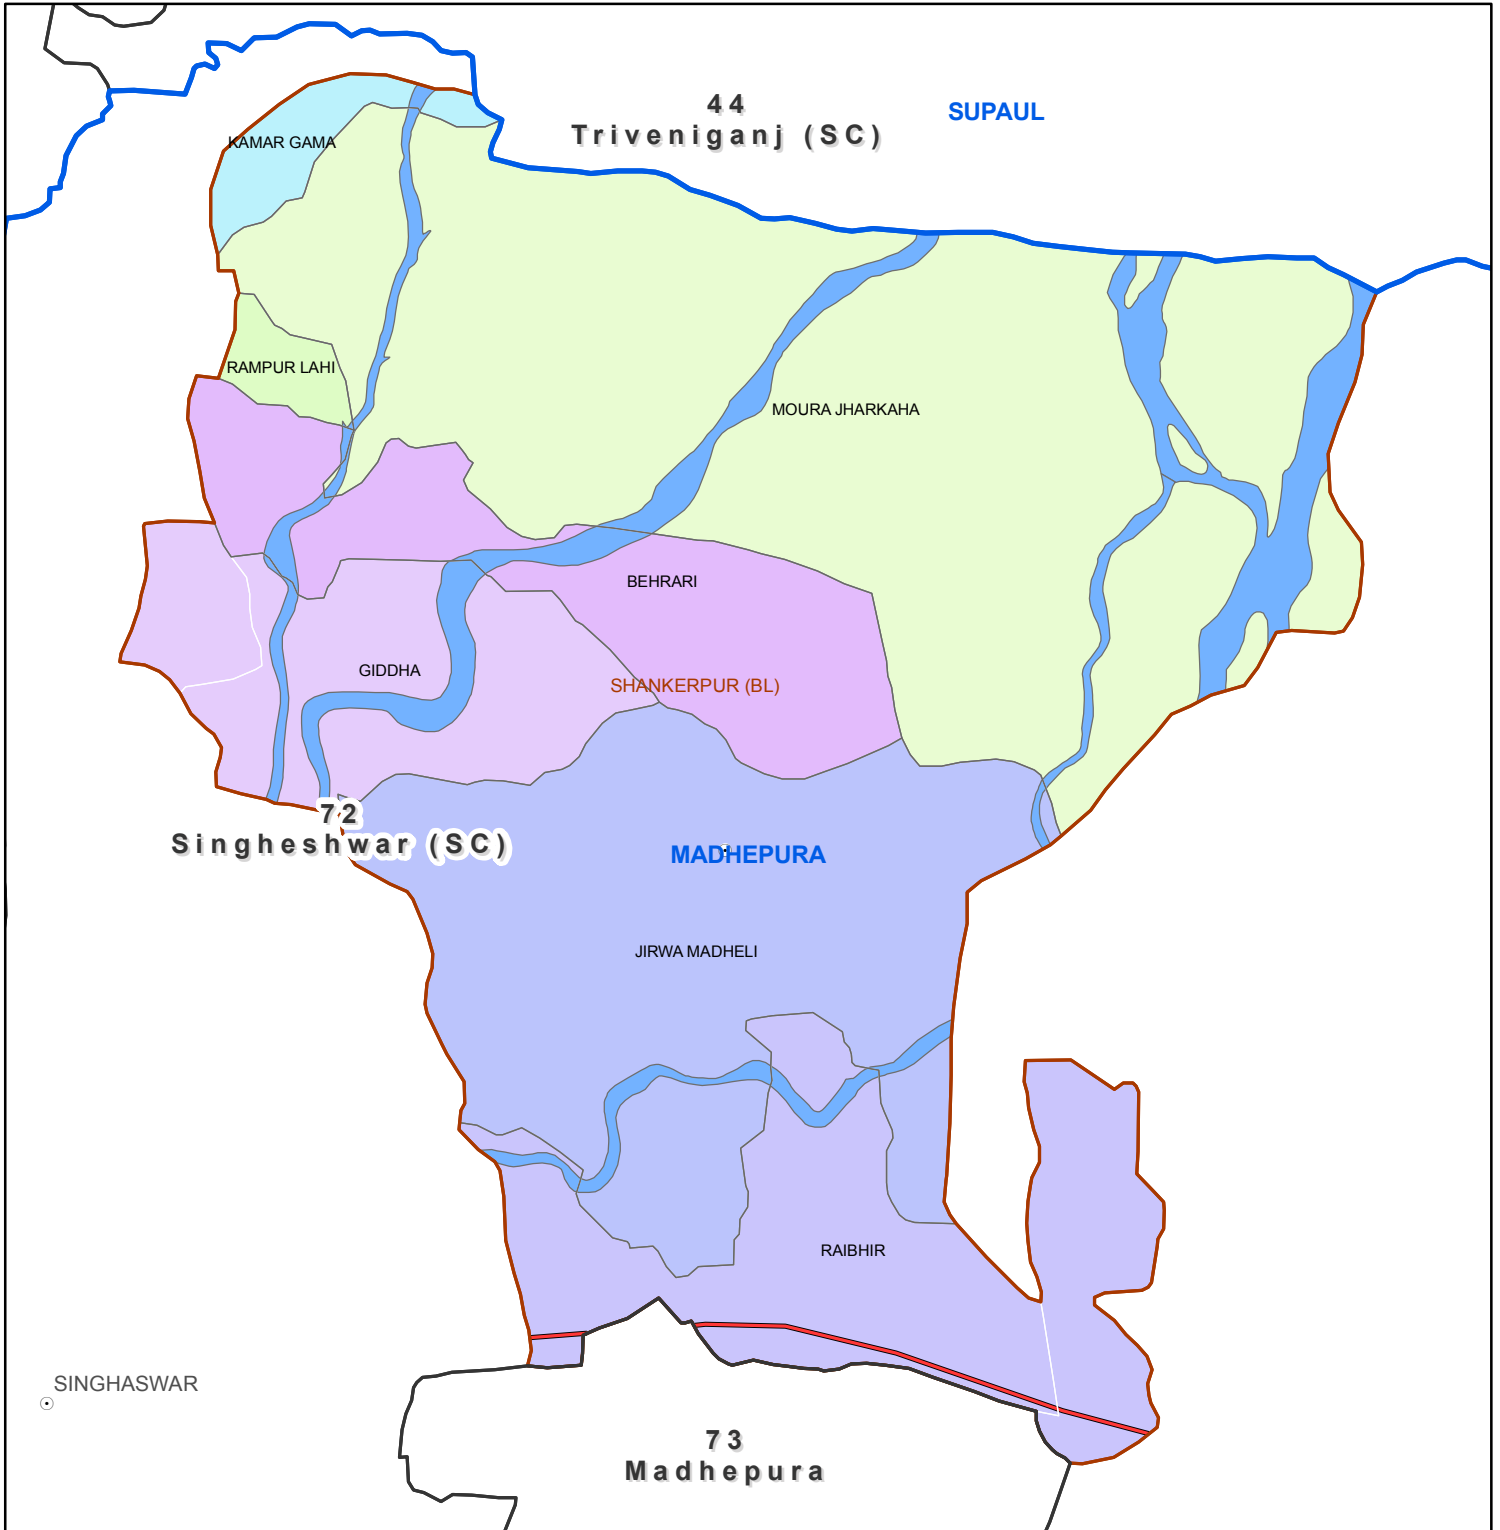

Block map  
 State : BIHAR  
 District : MADHEPURA  
 Block Name : SHANKERPUR

Map Compiled by NIC

**Legend**

- |                        |                    |                  |
|------------------------|--------------------|------------------|
| District Head Quarters | AC Boundary        | Railway          |
| Sub district hqrs      | Block boundary     | National Highway |
| District Boundary      | Panchayat Boundary | Other road       |
| State Boundary         | Village boundary   | River            |