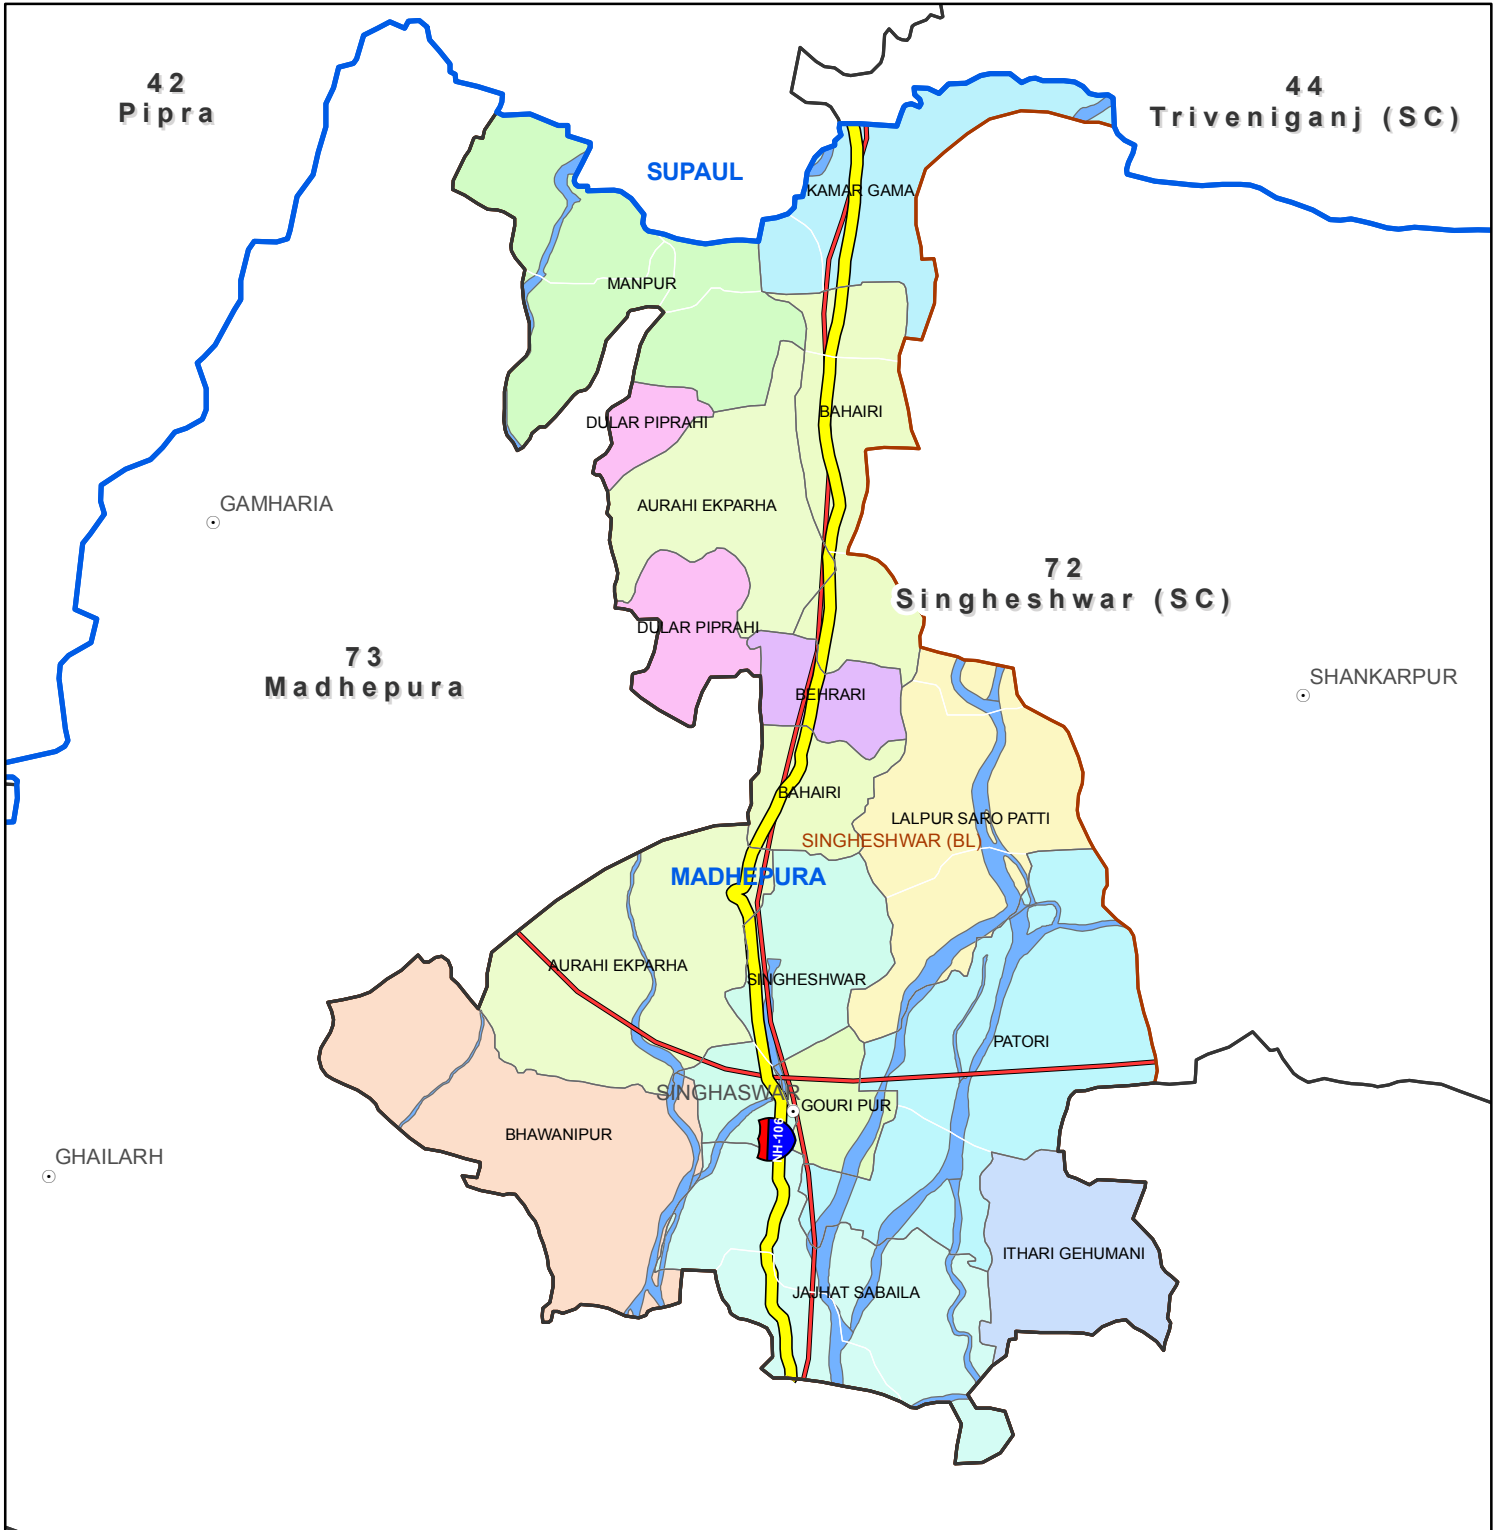

Block map
 State : BIHAR
 District : MADHEPURA
 Block Name : SINGHESHWAR

Map Compiled by NIC

Legend

- | | | |
|------------------------|--------------------|------------------|
| District Head Quarters | AC Boundary | Railway |
| Sub district hqrs | Block boundary | National Highway |
| District Boundary | Panchayat Boundary | Other road |
| State Boundary | Village boundary | River |