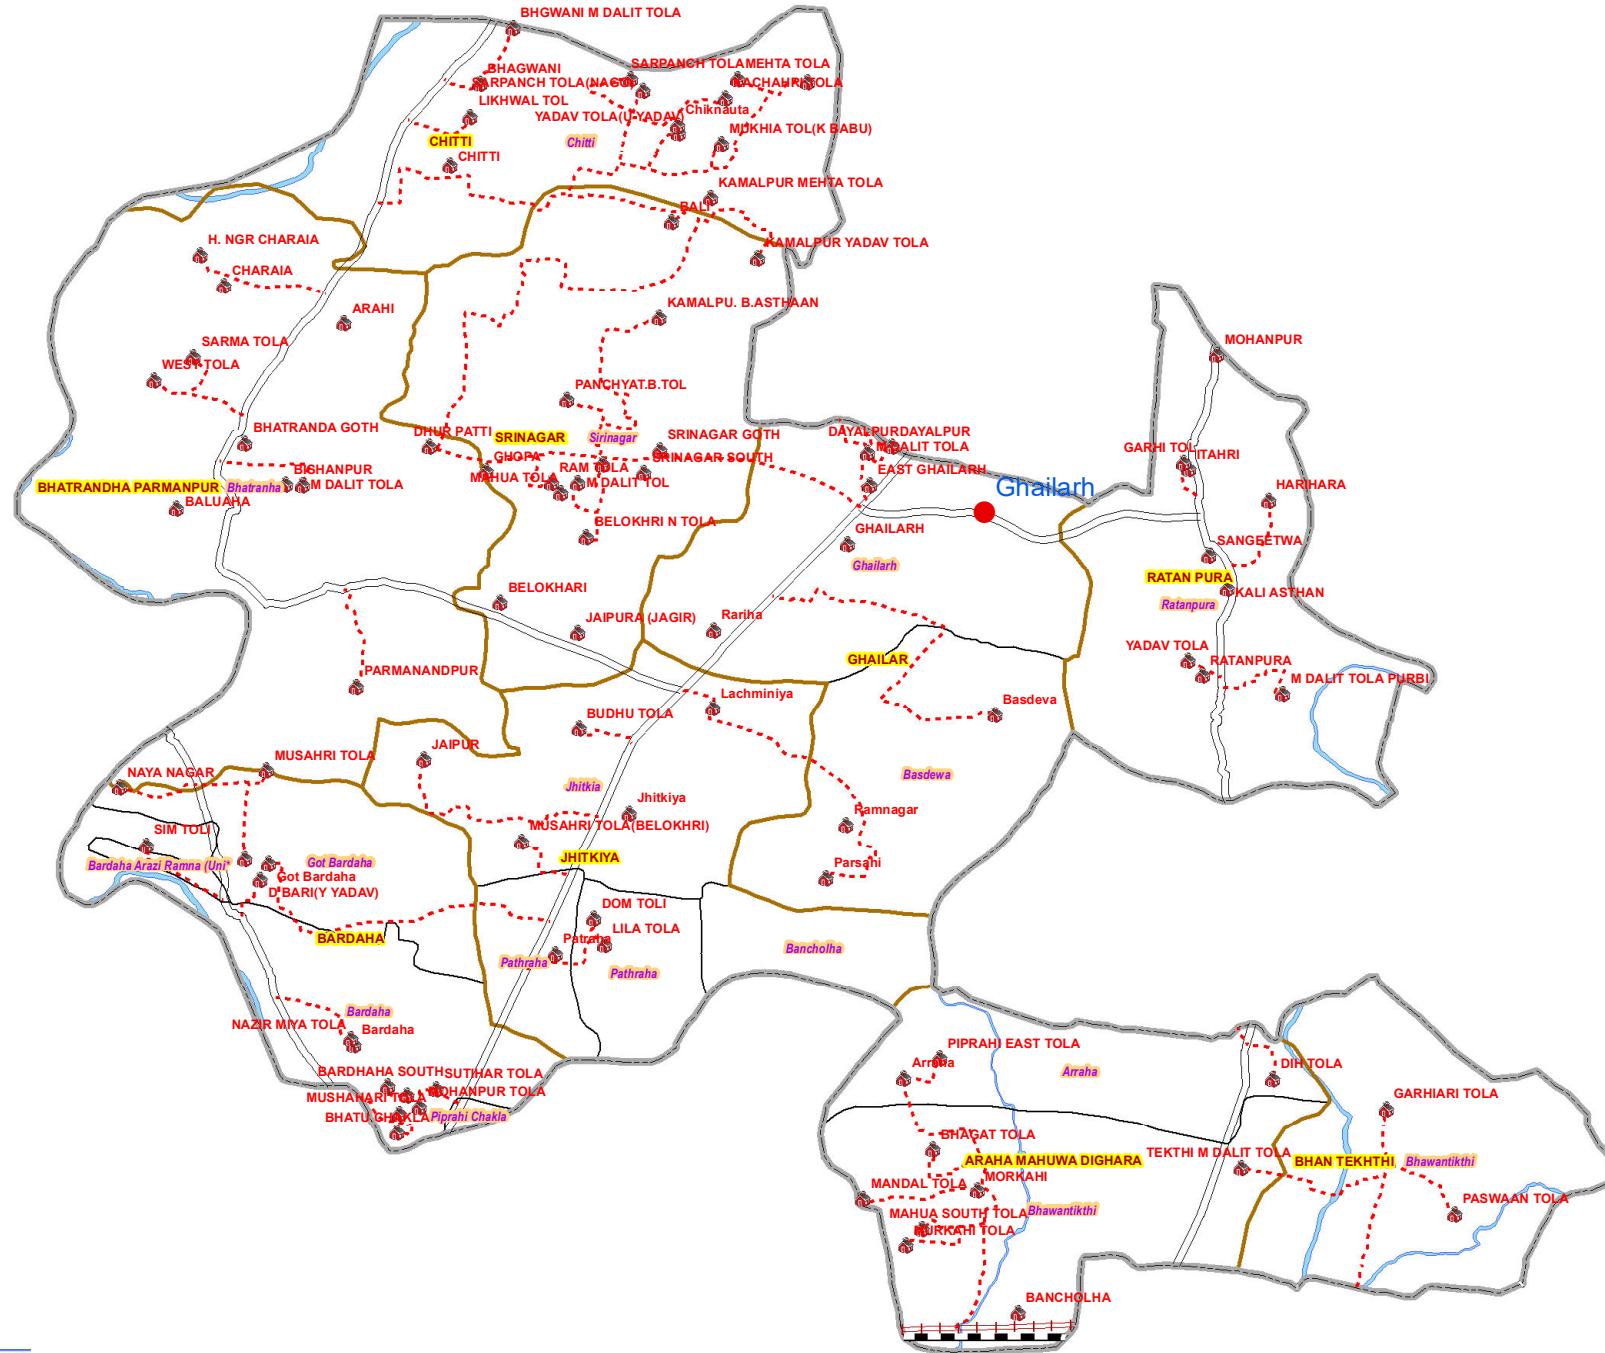

GHAILARH BLOCK , MADHEPURA, DISTRICT

INDEX

	BHQ
	HABITATION
ROAD	
	N.H
	M.D.R
	O.D.R
	VILLAGE ROAD
	RAILWAYLINE
	BLOCK BOUNDARY
	PANCHAYAT BOUNDARY
	VILLAGE BOUNDARY
	RIVER

PREPARED BY:-